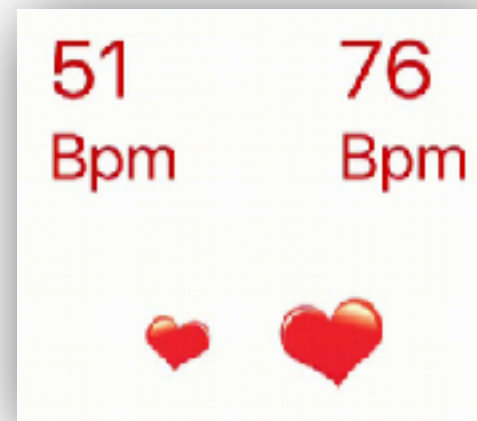

# Real Heart Coherence Emotional Balance

**Before first use**  
**!!! Make sure the device is fully charged !!!**  
Switch OFF the power light  
Connect USB plugs to the device and to a USB charger  
While charging, the red light is on  
When fully charged, the red light turns off