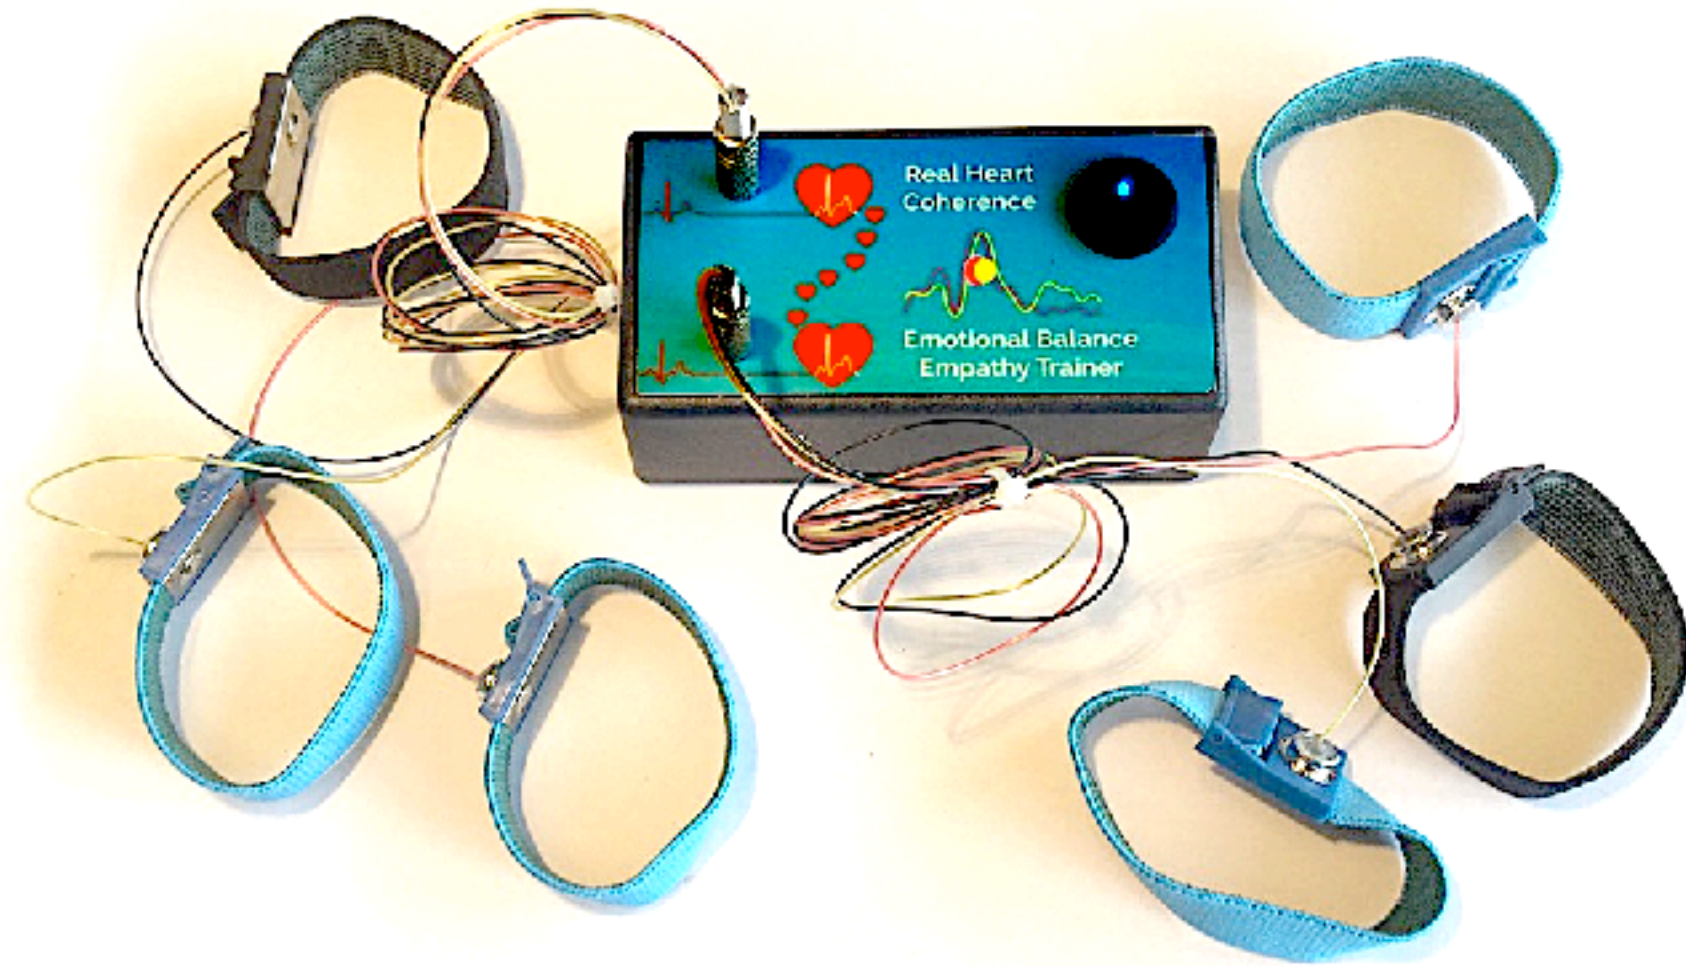

# Real Heart Coherence Emotional Balance

**Before first use**  
**!!! Make sure the device is fully charged !!!**  
Switch OFF the power light  
Connect USB plugs to the device and to a USB charger  
While charging, the red light is on  
When fully charged, the red light turns off

Power light

Charging light

**RealCoherence amplifier**  
comes with  
2 sets of wrists & 2 sets of stickers

## Stickers positions on the body

Stickers do not need contact gel

To work properly,  
**Wrists need contact gel**

Place a drop of gel  
between  
the inner metal part of the wrist and your skin  
A small bag containing some gel is provided in  
the box

**To Go to the Main Menu**  
Touch the lower left button

START

PlayBack  
a Record

Emotional  
Balance

3 main parts in the App (selected with lower buttons):

- Sound Wave Generator (lower right button)
- Optional connection to HRV sensors (lower middle button)
- HRV Waves Analyser (lower left button)