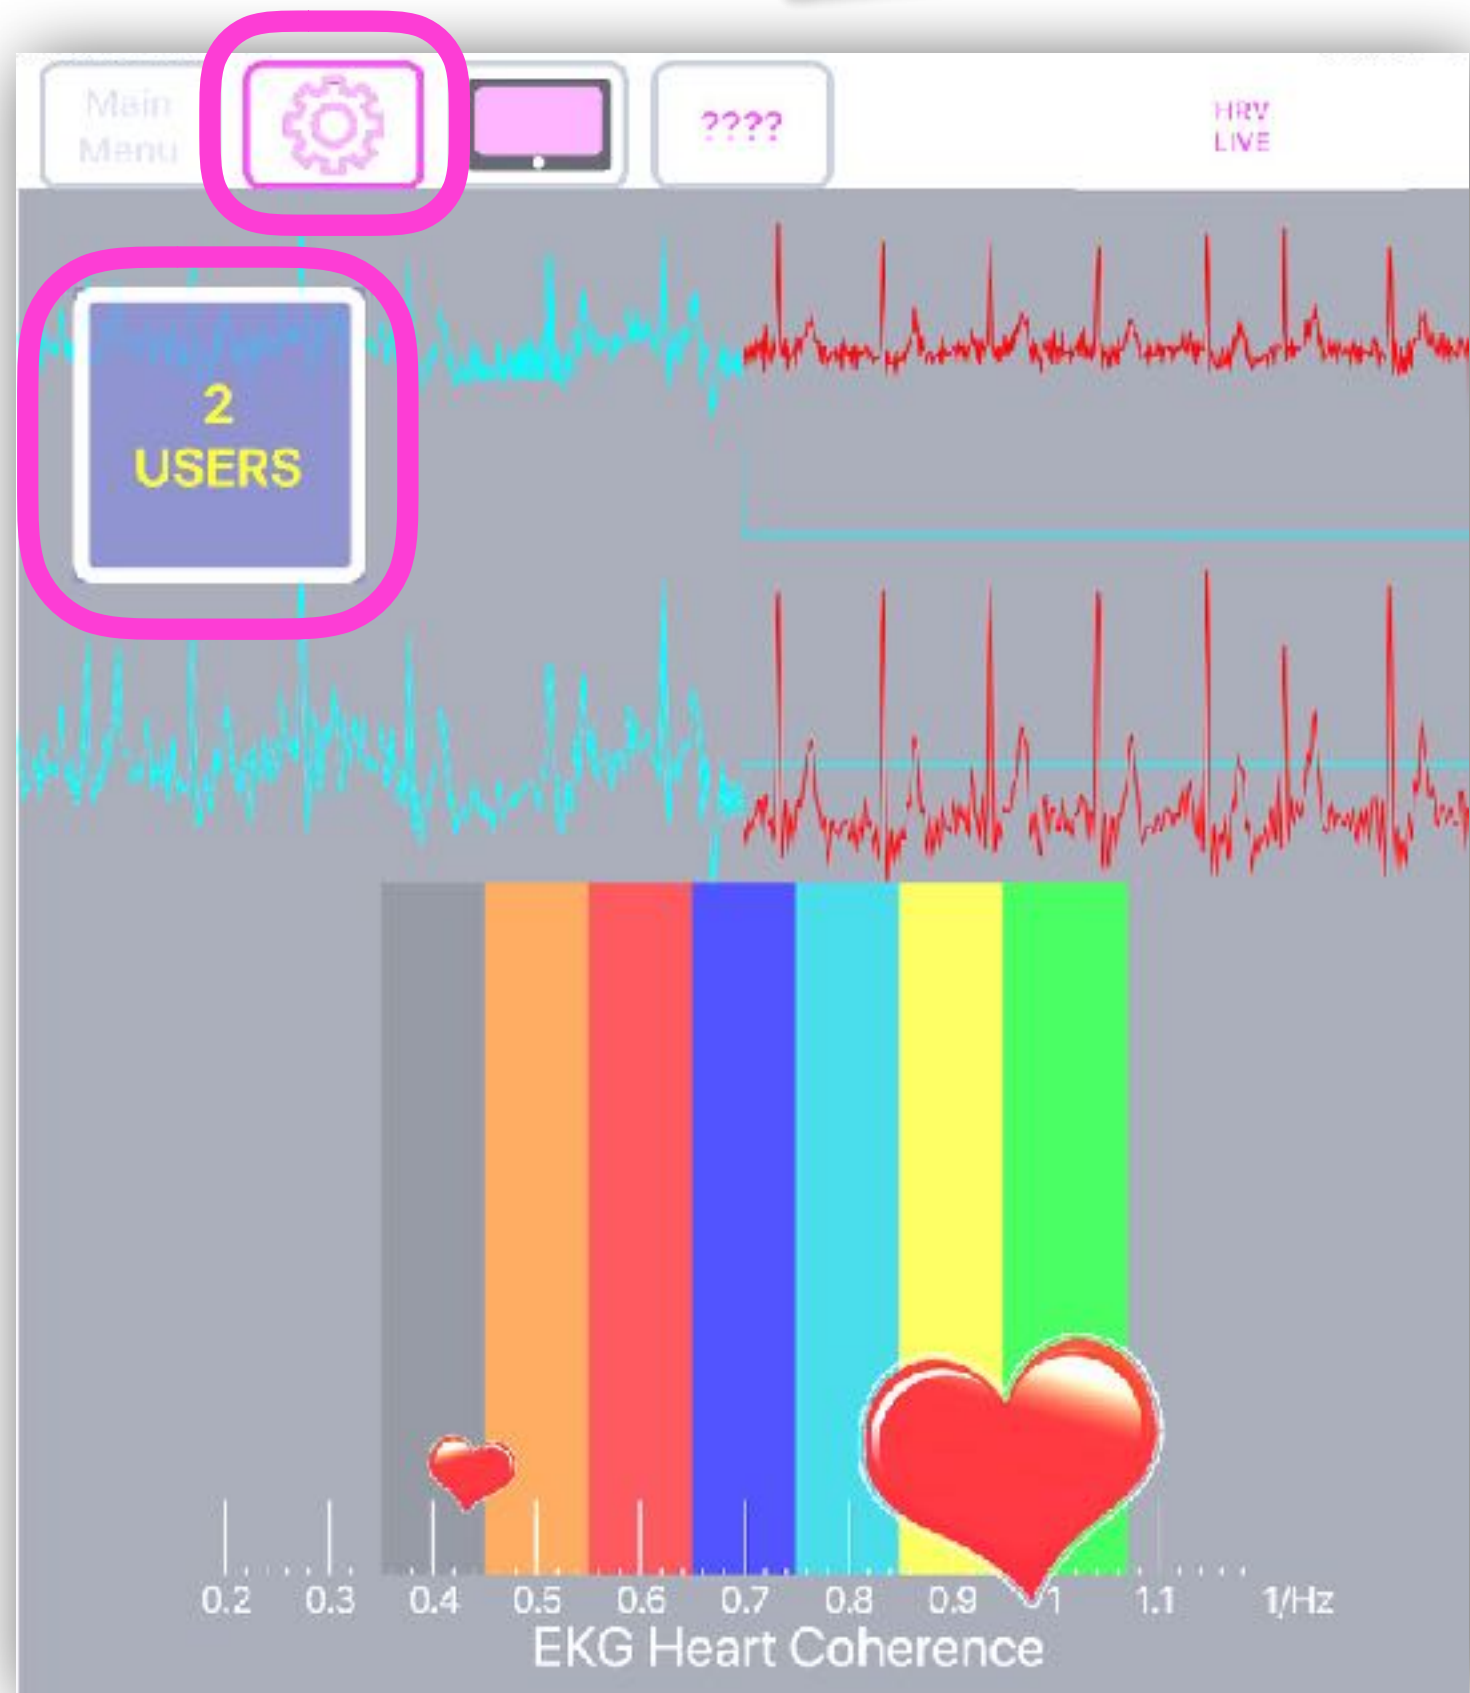

**To Go to the Main Menu**  
Touch the lower left button

START

PlayBack  
a Record

Emotional  
Balance

3 main parts in the App (selected with lower buttons):

- Sound Wave Generator (lower right button)
- Optional connection to HRV sensors (lower middle button)
- HRV Waves Analyser (lower left button)

NO HRV SENSOR SELECTED

To play Binaural sounds, select lower right button.  
 To use HRV sensors, make sure BlueTooth is ON.  
 Use the lower middle button to connect a sensor.  
 Then touch the Analyser lower button to go to the Analyser.

Select Playback/live (if an HRV sensor is connected)  
 Then press START to start a wave session display

Select

***Emotional  
Balance***

# Display Options

17:26 Mar. 18 juin

100 % 

Main Menu

????

HRV  
LIVE

Display Pulses

e-> motion Graph