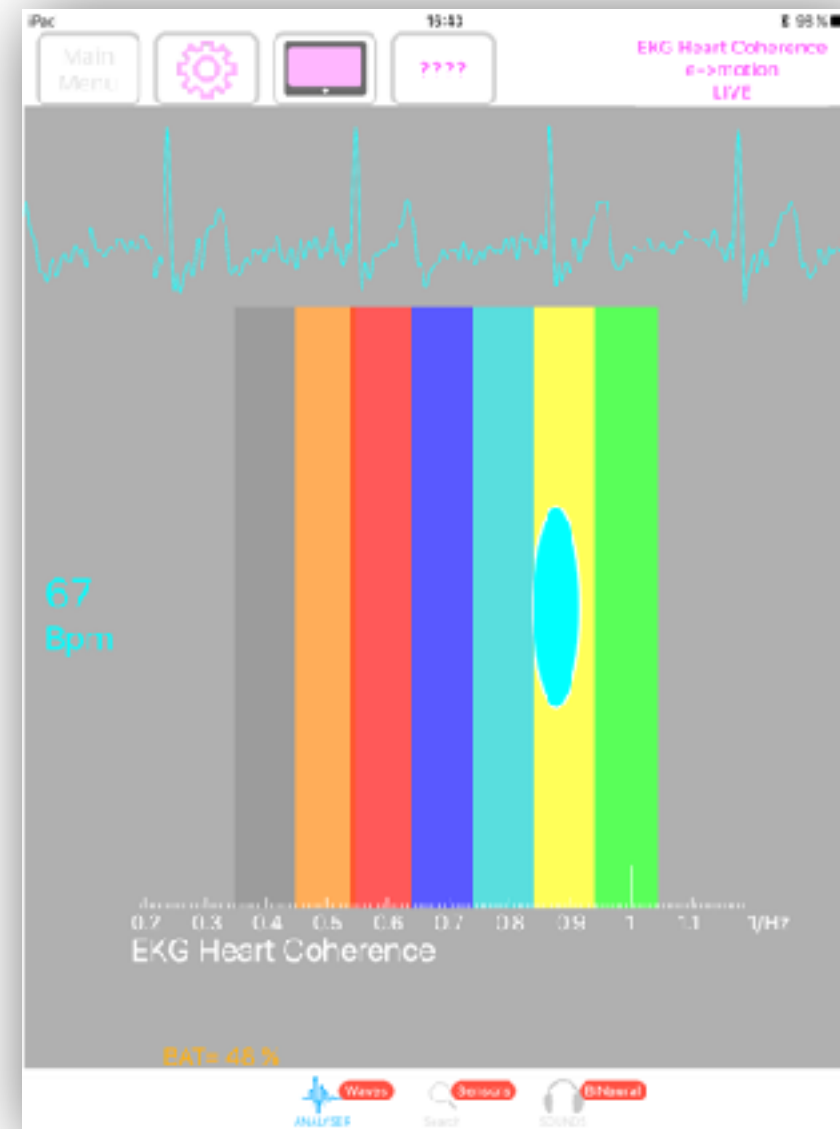

# Display Options

Single User example

e->  
motion  
Spectrum

The size of the  
spectrum peak  
reflects  
internal coherence  
in EKG

e->  
motion  
Graph

The size  
of the bullet  
reflects  
internal coherence  
in EKG

**EKG Heart Pulses**

**EKG 1st order spectra**

**Internal Coherence in Heart EKG**  
**EKG 2nd order spectra - CEPSTRUM**

The size of the bullet increases according to coherent state

Different kinds of displays  
According to Display Settings

## 2 Users example

**Real Heart Coherence Measure from FlameinMind.com  
Dan Winter & Patrick Botte - Here using Dan Winter's  
original discovery - using CEPSTRUM- 2nd order power  
spectra to measure INTERNAL coherence in EKG**

e->  
motion  
Graph

e->  
motion  
Spectrum

**The vertical AMPLITUDE  
of this peaks measures  
AMOUNT of Heart Coherence  
(here also indicated for 2 persons  
in SIZE of the blue/red egg shape)  
-experience shows clearly  
this 'measurement of EKG  
becoming LASER like-  
is a true measure of passion,  
a LIE DETECTOR-  
and functionally measures  
the KINESIOLOGY  
(body truth) response!**