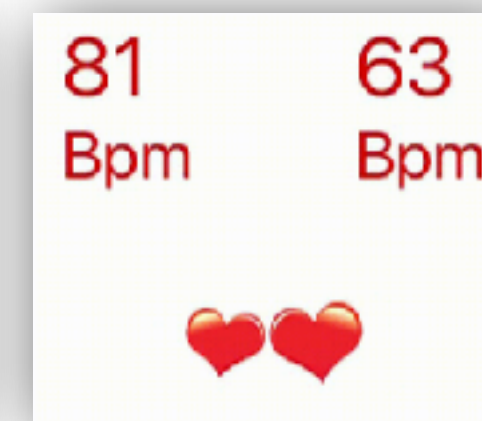

# Real Heart Coherence Emotional Balance

**Before first use**  
**!!! Make sure the device is fully charged !!!**  
Switch OFF the power light  
Connect USB plugs to the device and to a USB charger  
While charging, the red light is on  
When fully charged, the red light turns off