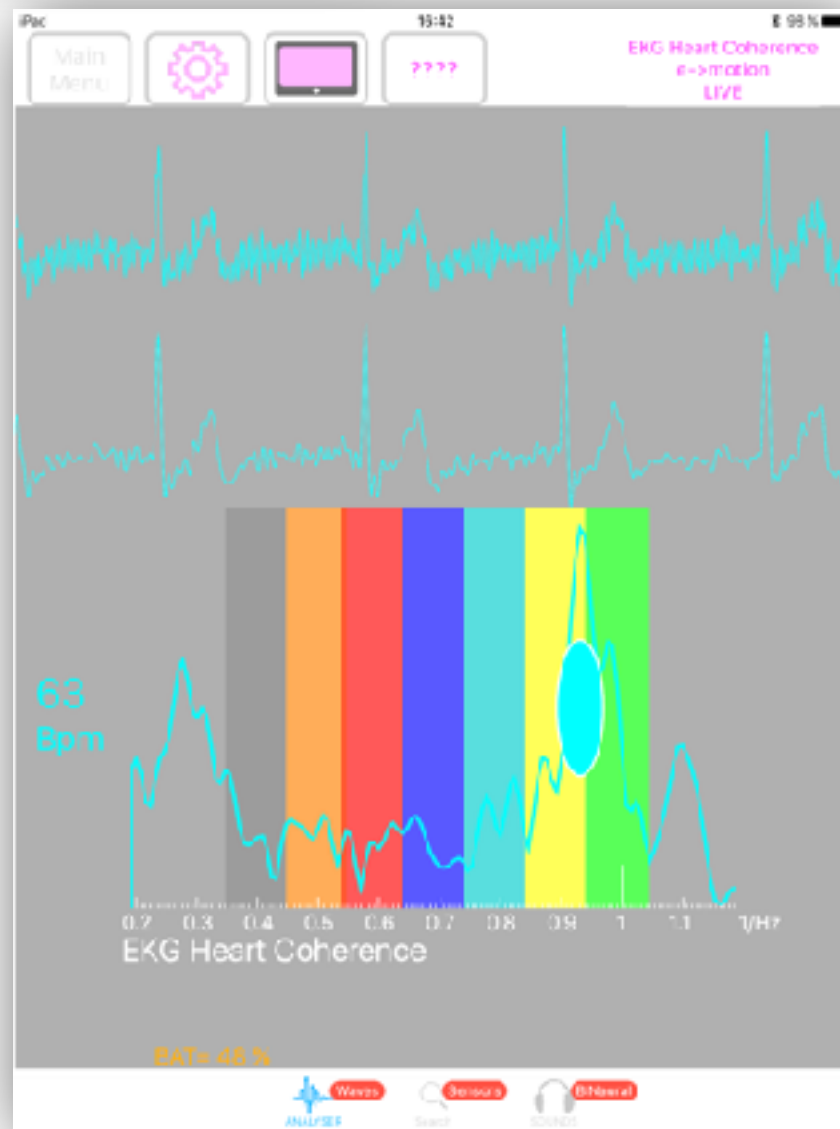

# Display Options

Single User example

e->  
motion  
Spectrum

The size of the  
spectrum peak  
reflects  
internal coherence  
in EKG

e->  
motion  
Graph

The size  
of the bullet  
reflects  
internal coherence  
in EKG

**EKG Heart Pulses**

**EKG 1st order spectra**

**Internal Coherence in Heart EKG**  
**EKG 2nd order spectra - CEPSTRUM**

The size of the bullet increases according to coherent state

Different kinds of displays  
According to Display Settings

## 2 Users example

**Real Heart Coherence Measure from FlameinMind.com  
Dan Winter & Patrick Botte - Here using Dan Winter's  
original discovery - using CEPSTRUM- 2nd order power  
spectra to measure INTERNAL coherence in EKG**

e->  
motion  
Graph

e->  
motion  
Spectrum

**The vertical AMPLITUDE  
of this peaks measures  
AMOUNT of Heart Coherence  
(here also indicated for 2 persons  
in SIZE of the blue/red egg shape)  
-experience shows clearly  
this 'measurement of EKG  
becoming LASER like-  
is a true measure of passion,  
a LIE DETECTOR-  
and functionally measures  
the KINESIOLOGY  
(body truth) response!**