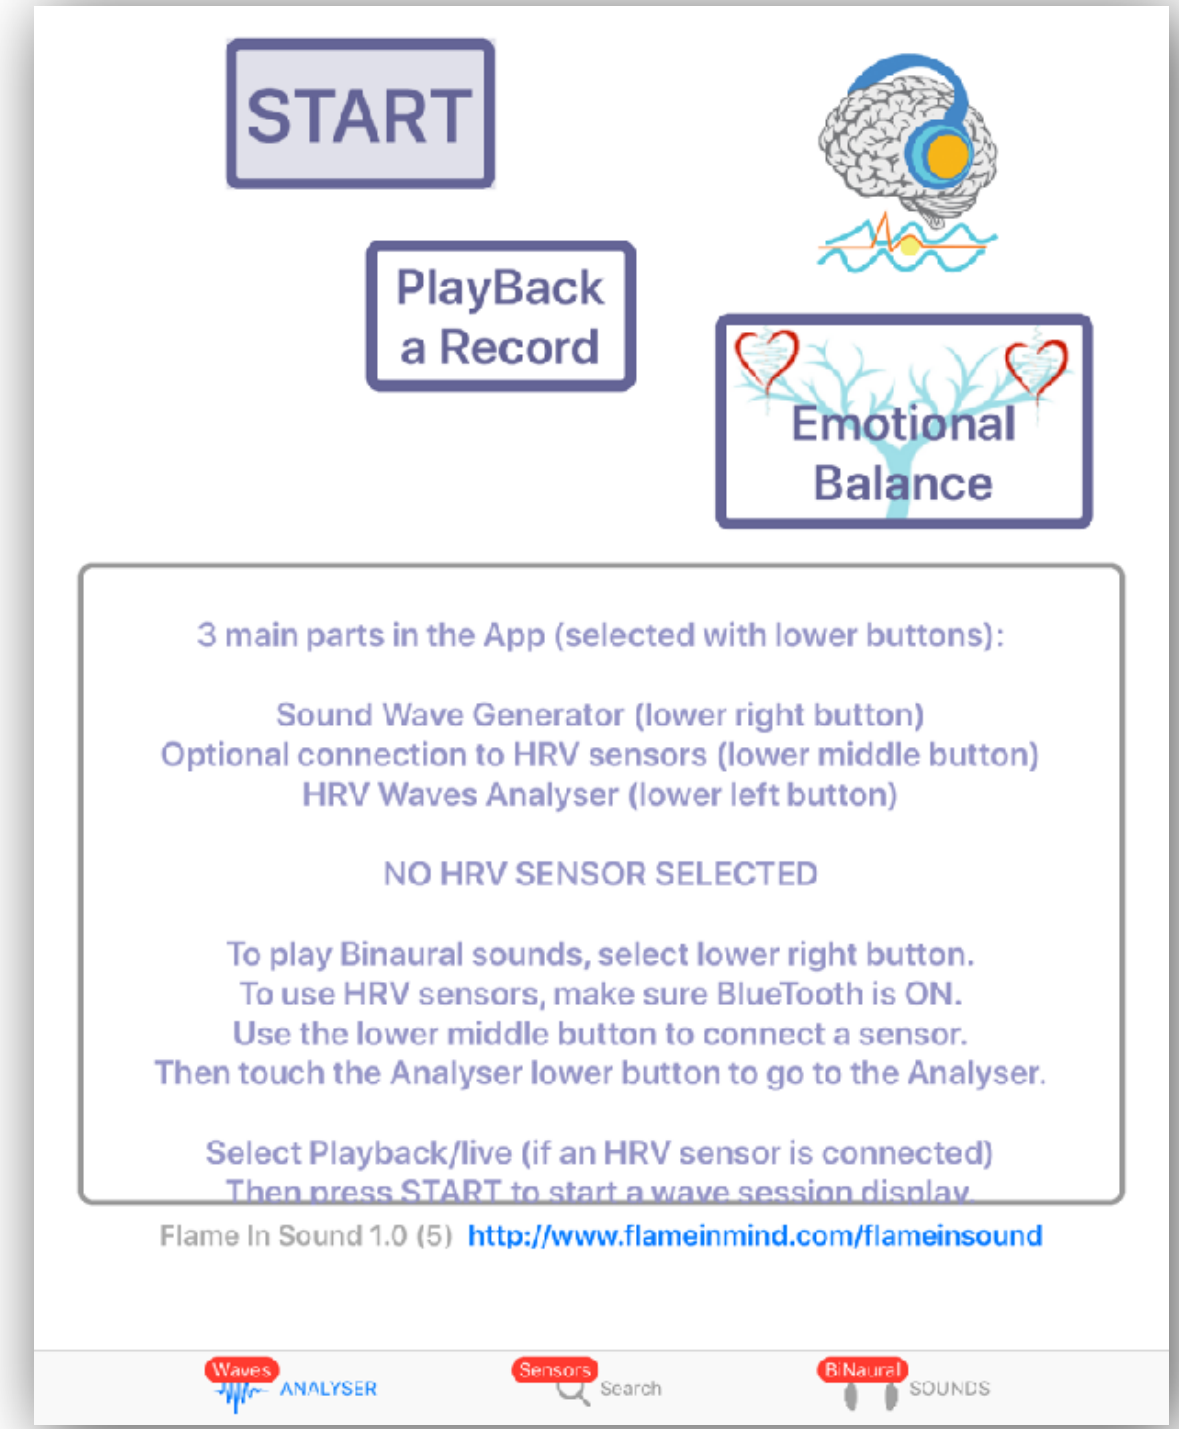

Touch SCAN to search for your Bluetooth HRV sensor:  
BERRY BM1000C - KYTO HRM 2935 - POLAR H7

Touch the device name to select it from the list.

Then touch the lower left button  
to go back to the ANALYSER.

**To Go to the Main Menu**  
Touch the lower left button

START

PlayBack  
a Record

Emotional  
Balance

3 main parts in the App (selected with lower buttons):

- Sound Wave Generator (lower right button)
- Optional connection to HRV sensors (lower middle button)
- HRV Waves Analyser (lower left button)