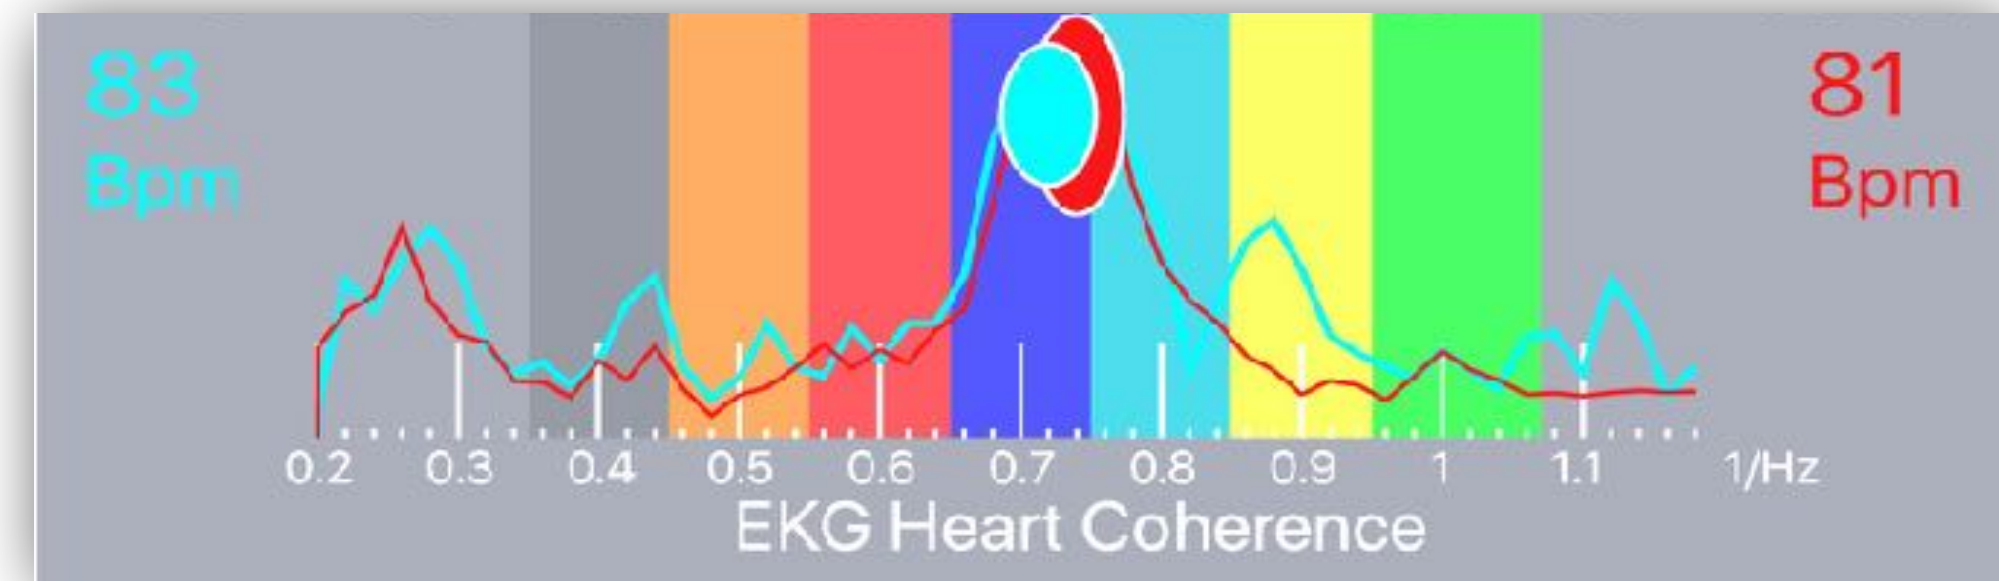

# Real Heart Coherence Emotional Balance

**Before first use**  
**!!! Make sure the device is fully charged !!!**  
Switch OFF the power light  
Connect USB plugs to the device and to a USB charger  
While charging, the red light is on  
When fully charged, the red light turns off