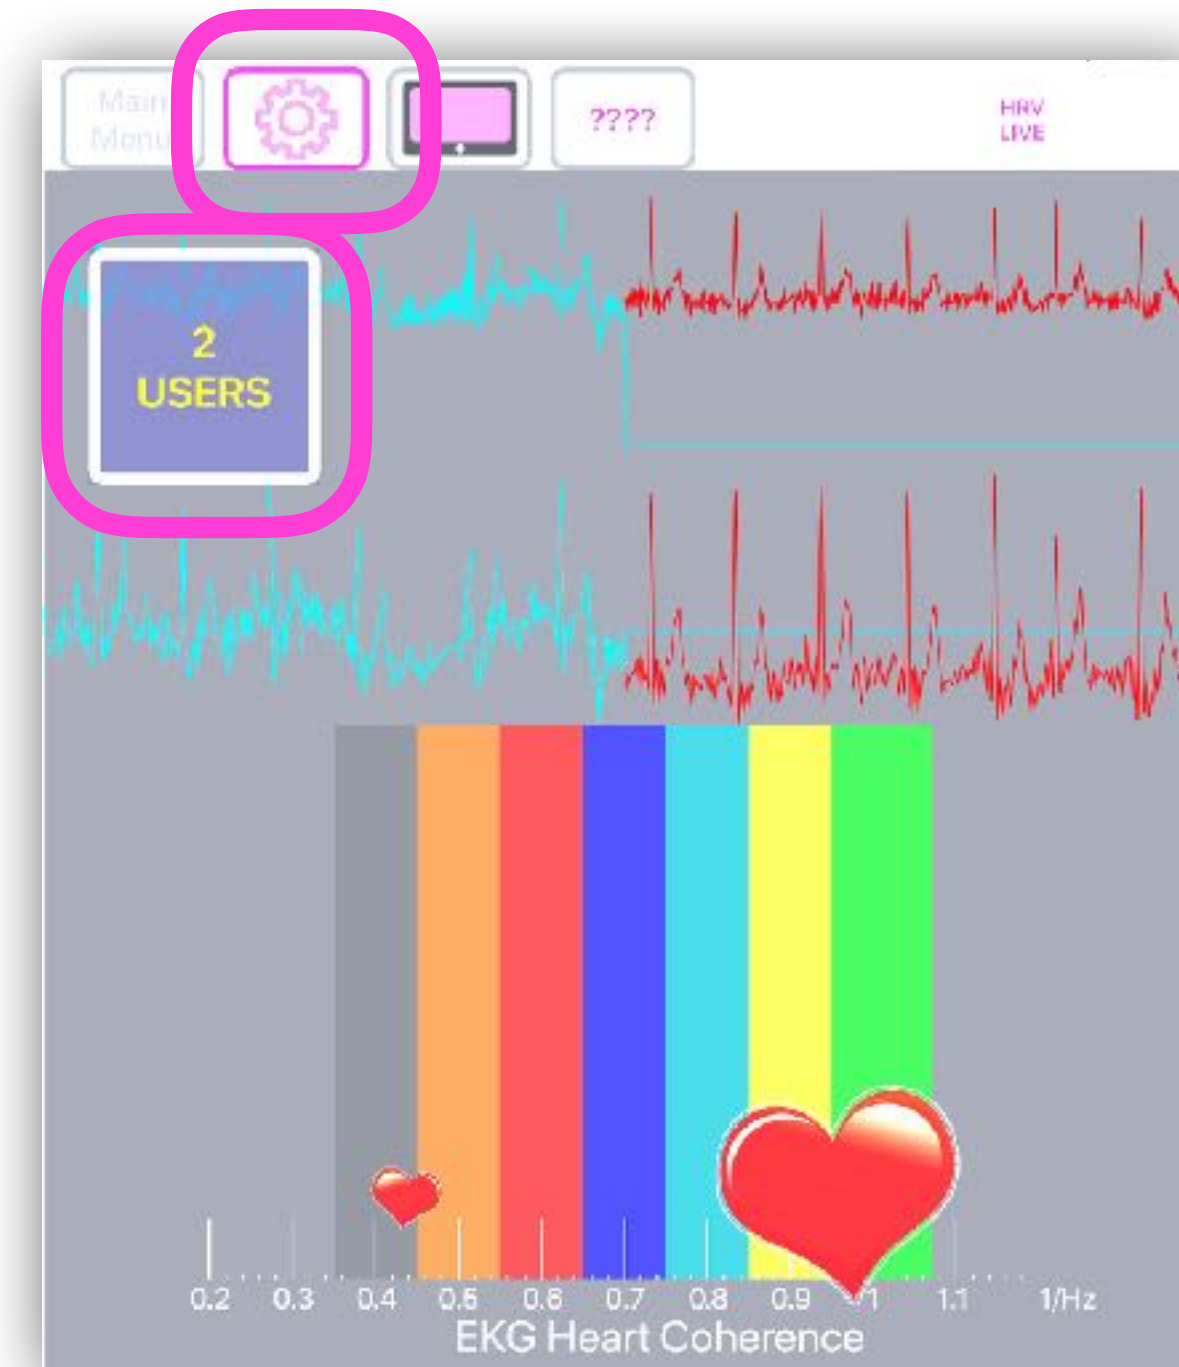

How to connect wrists - 2 Users