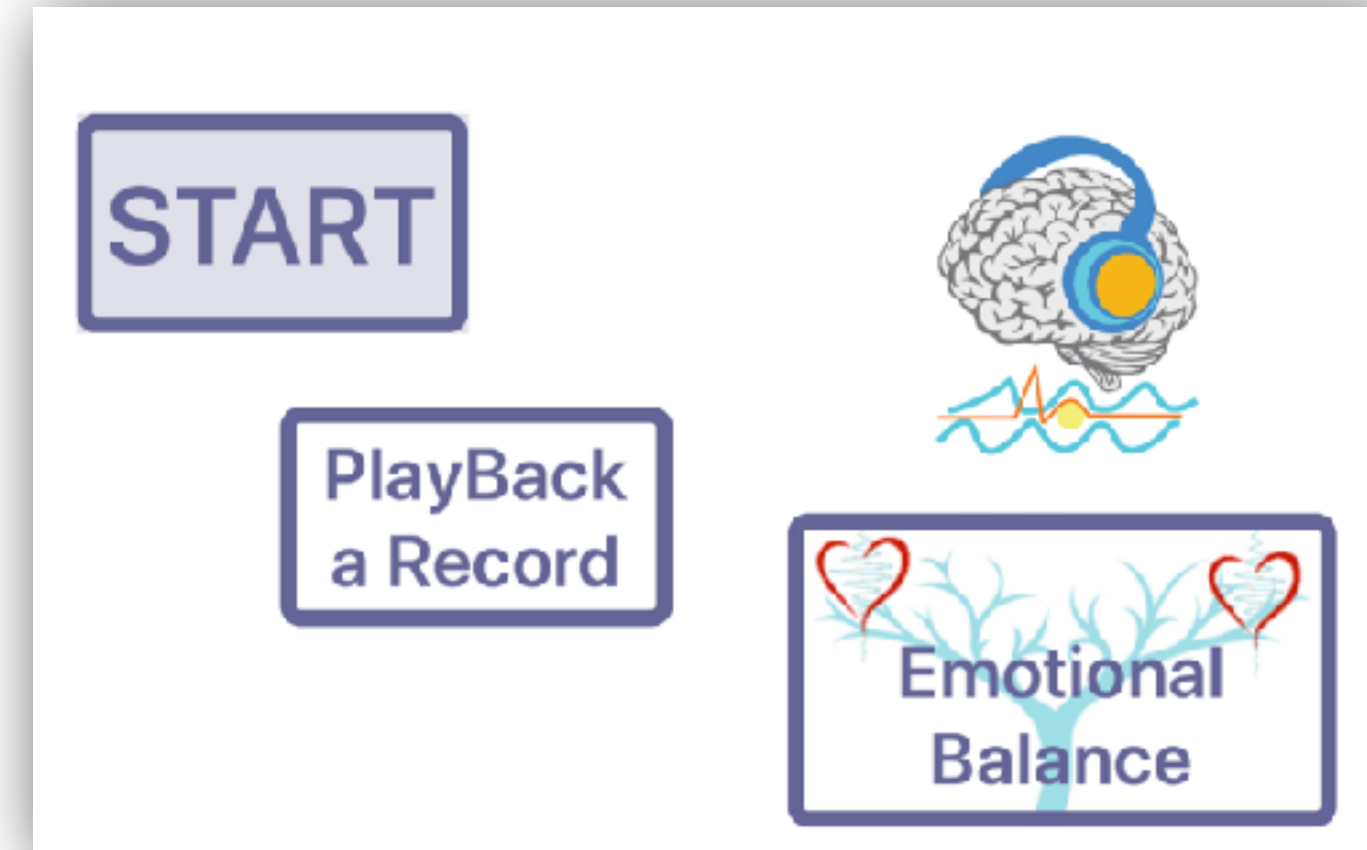

FlameinSound App