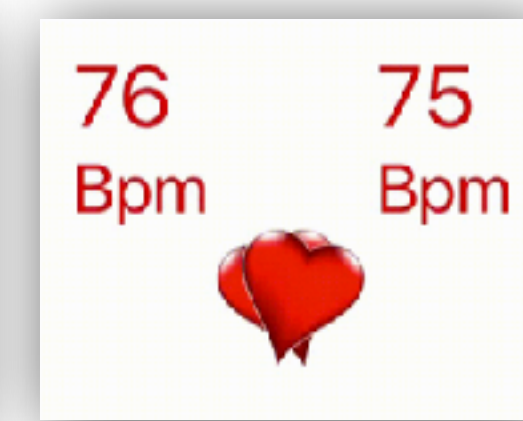

# Real Heart Coherence Emotional Balance

**Before first use**  
**!!! Make sure the device is fully charged !!!**  
Switch OFF the power light  
Connect USB plugs to the device and to a USB charger  
While charging, the red light is on  
When fully charged, the red light turns off