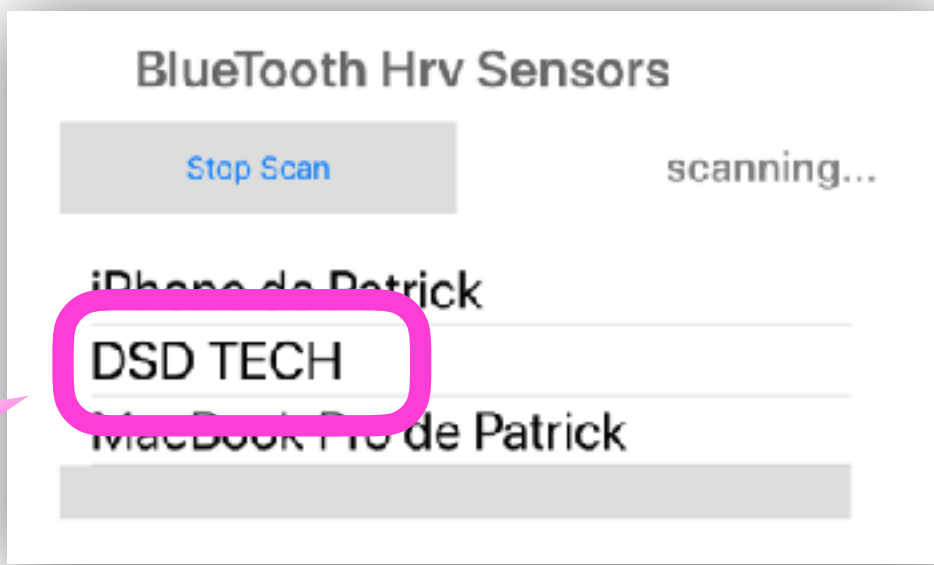

Touch SCAN
Select **DSD TECH** or **BT05**
Pulses are displayed at the top of the screen

Touch SCAN to search for your Bluetooth sensor:
BERRY BM1000C - KYTO HRM 2935 - POLAR H7
or RealHeart Amplifier (DSD TECH or BT05)

Touch the device name to select it from the list.

Then touch the lower left button to go to the ANALYSER.