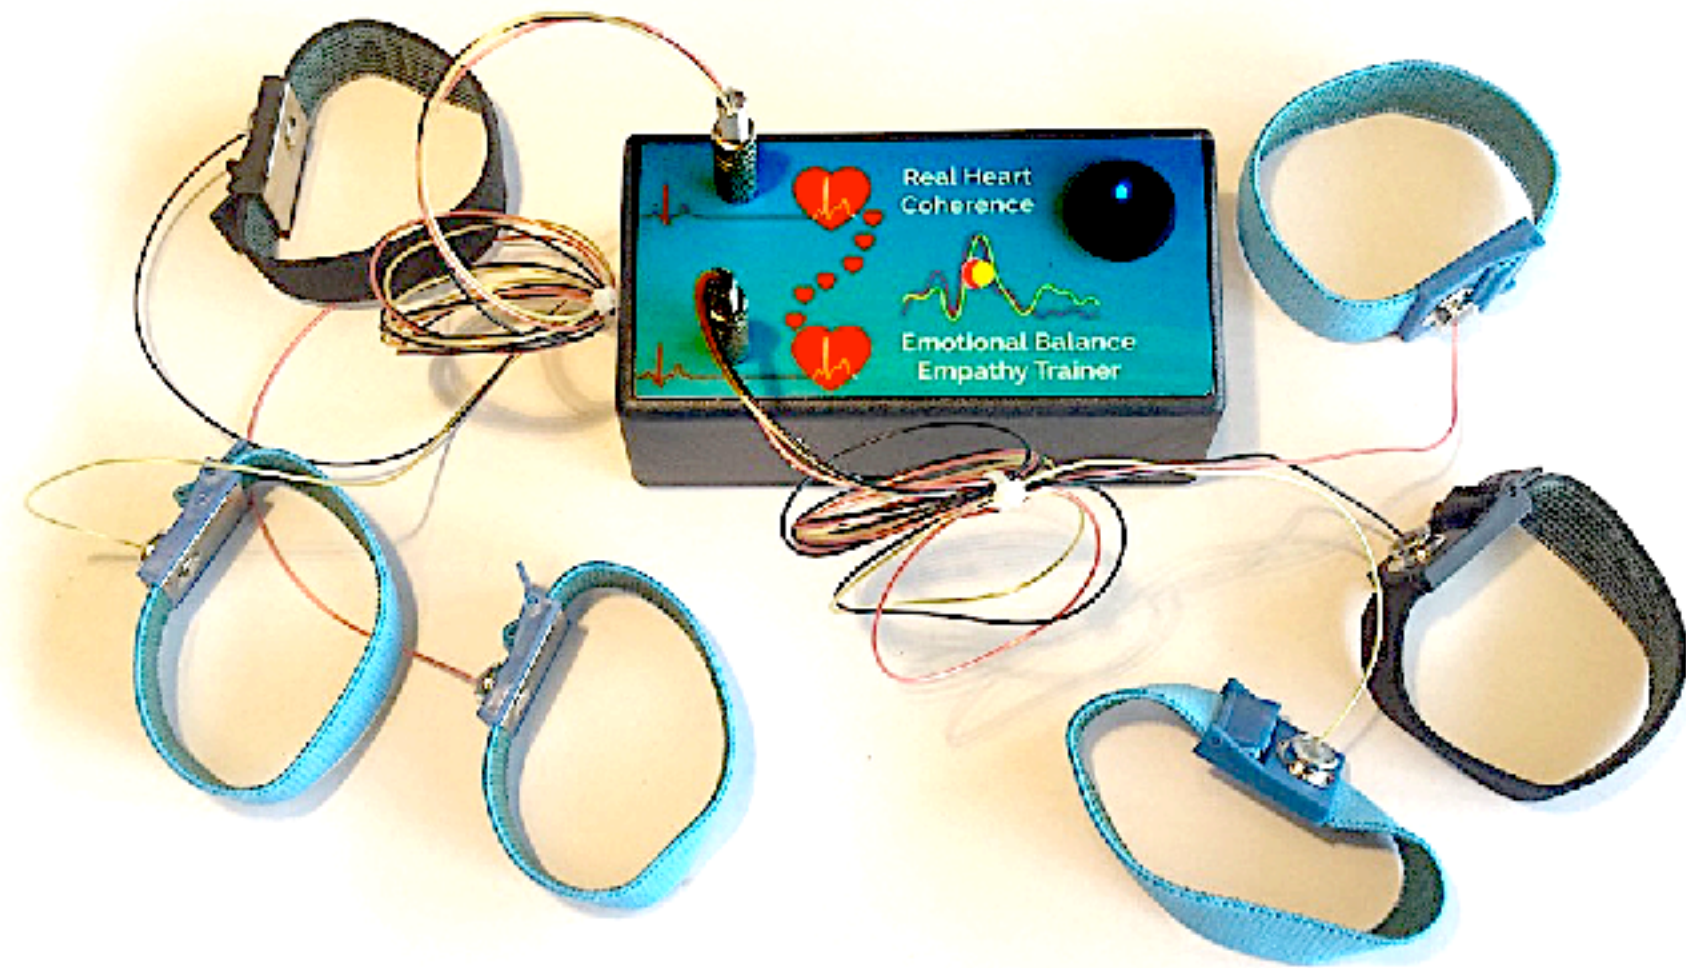

# Real Heart Coherence Emotional Balance

**Before first use**  
**!!! Make sure the device is fully charged !!!**  
Switch OFF the power light  
Connect USB plugs to the device and to a USB charger  
While charging, the red light is on  
When fully charged, the red light turns off

Power light

Charging light

**RealCoherence amplifier**  
comes with  
2 sets of wrists & 2 sets of stickers

## Stickers positions on the body

Stickers do not need contact gel

To work properly,  
**Wrists need contact gel**

Place a drop of gel  
between  
the inner metal part of the wrist and your skin  
A small bag containing some gel is provided in  
the box

**To Go to the Main Menu**  
Touch the lower left button

START

PlayBack  
a Record

Emotional  
Balance

3 main parts in the App (selected with lower buttons):

- Sound Wave Generator (lower right button)
- Optional connection to HRV sensors (lower middle button)
- HRV Waves Analyser (lower left button)