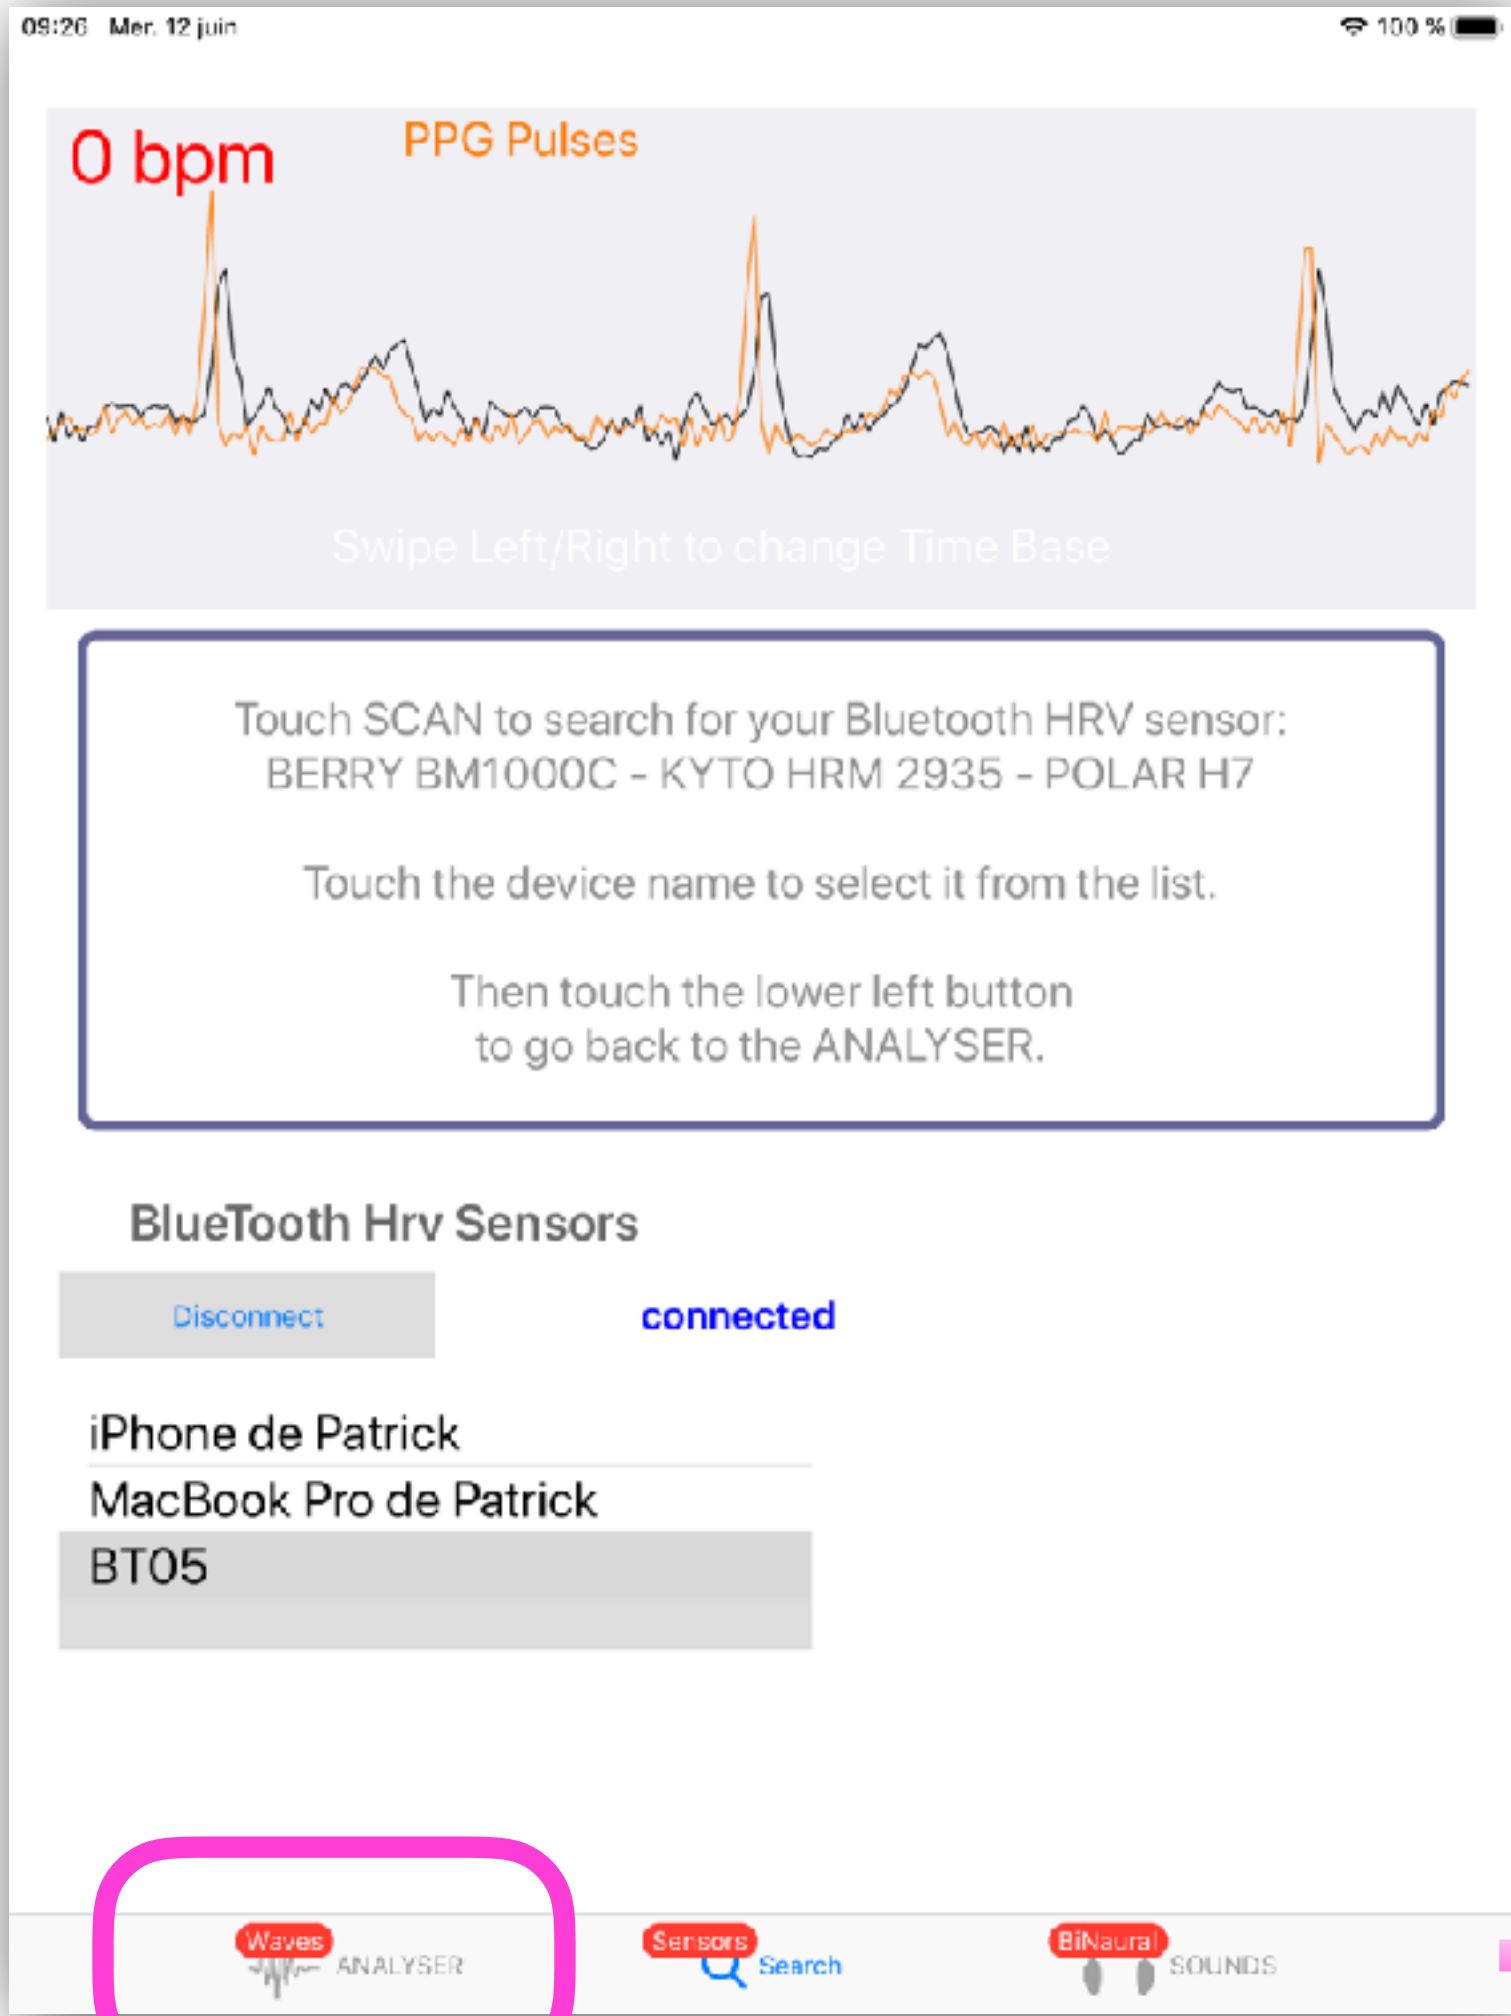

# In FlameInSound App

**!!! First !!!**

Touch the middle lower button  
***Search Sensors***

to connect the  
Real Heart Coherence  
device

16:37 Mer. 19 juin

100 % 

Touch SCAN  
Select **DSD TECH** or **BT05**  
Pulses are displayed at the top of the screen

Touch SCAN to search for your Bluetooth sensor:  
BERRY BM1000C - KYTO HRM 2935 - POLAR H7  
or RealHeart Amplifier (DSD TECH or BT05)

Touch the device name to select it from the list.

Then touch the lower left button to go to the ANALYSER.

Touch SCAN to search for your Bluetooth HRV sensor:  
BERRY BM1000C - KYTO HRM 2935 - POLAR H7

Touch the device name to select it from the list.

Then touch the lower left button  
to go back to the ANALYSER.

**To Go to the Main Menu**  
Touch the lower left button

START

PlayBack  
a Record

Emotional  
Balance

3 main parts in the App (selected with lower buttons):

- Sound Wave Generator (lower right button)
- Optional connection to HRV sensors (lower middle button)
- HRV Waves Analyser (lower left button)