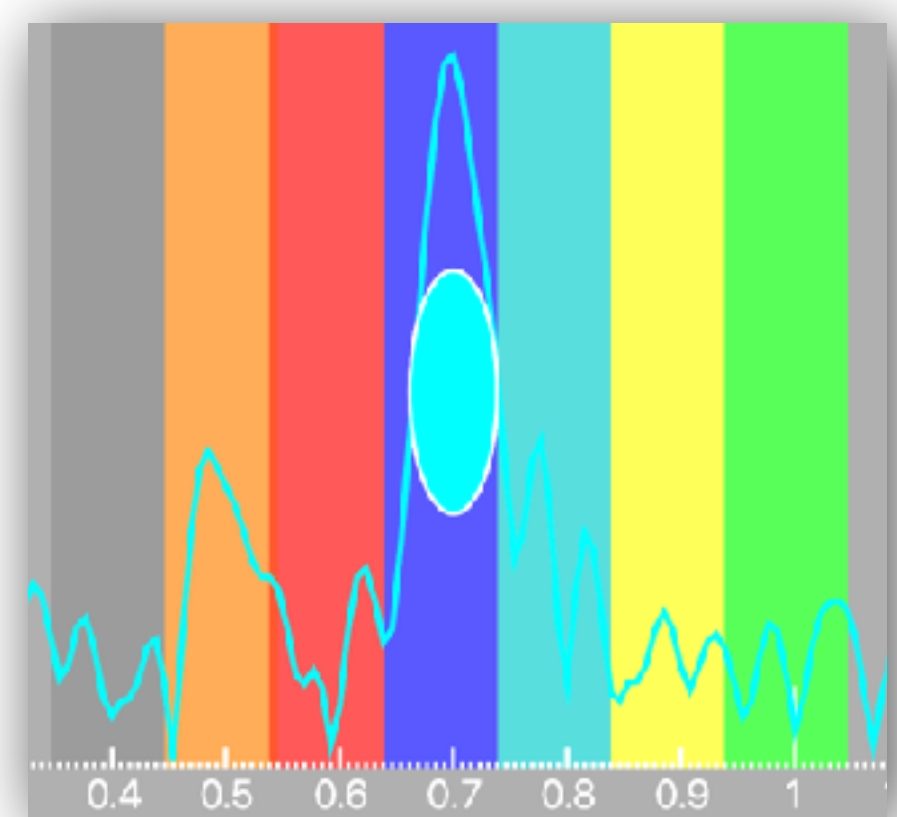

# Display Options

17:26 Mar. 18 juin

100 % 

Main Menu

????

HRV  
LIVE

Display Pulses

e-> motion Graph

e-> motion Spectrum

Pulses Raw Data

FFT Spectrum

HEARTS Display

All display options can be selected separately

# Display Options

Single User example

e->  
motion  
Spectrum

The size of the  
spectrum peak  
reflects  
internal coherence  
in EKG

e->  
motion  
Graph

The size  
of the bullet  
reflects  
internal coherence  
in EKG

**EKG Heart Pulses**

**EKG 1st order spectra**

**Internal Coherence in Heart EKG**  
**EKG 2nd order spectra - CEPSTRUM**

The size of the bullet increases according to coherent state

Different kinds of displays  
According to Display Settings