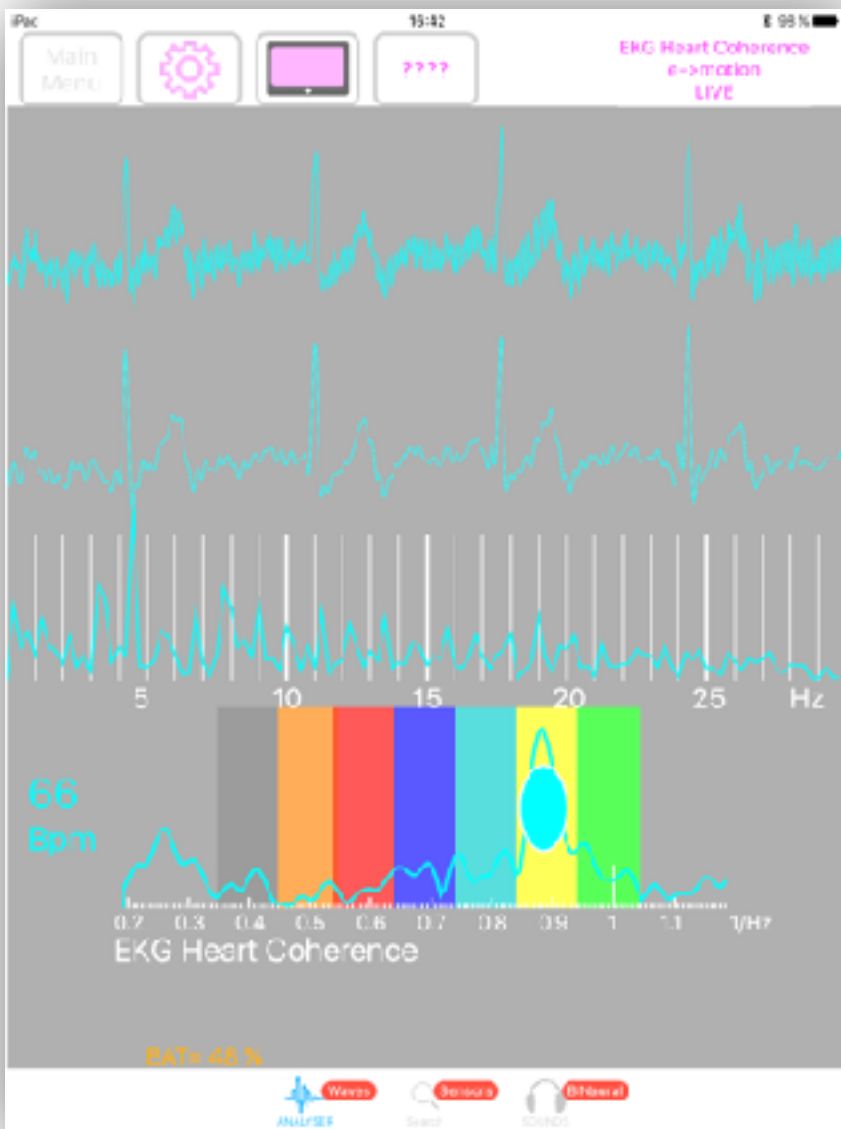

# Display Options

Single User example

e->  
motion  
Spectrum

The size of the  
spectrum peak  
reflects  
internal coherence  
in EKG

e->  
motion  
Graph

The size  
of the bullet  
reflects  
internal coherence  
in EKG

**EKG Heart Pulses**

**EKG 1st order spectra**

**Internal Coherence in Heart EKG**  
**EKG 2nd order spectra - CEPSTRUM**

The size of the bullet increases according to coherent state

Different kinds of displays  
According to Display Settings

## 2 Users example

**Real Heart Coherence Measure from FlameinMind.com  
Dan Winter & Patrick Botte - Here using Dan Winter's  
original discovery - using CEPSTRUM- 2nd order power  
spectra to measure INTERNAL coherence in EKG**

e->  
motion  
Graph

e->  
motion  
Spectrum

**The vertical AMPLITUDE  
of this peaks measures  
AMOUNT of Heart Coherence  
(here also indicated for 2 persons  
in SIZE of the blue/red egg shape)  
-experience shows clearly  
this 'measurement of EKG  
becoming LASER like-  
is a true measure of passion,  
a LIE DETECTOR-  
and functionally measures  
the KINESIOLOGY  
(body truth) response!**