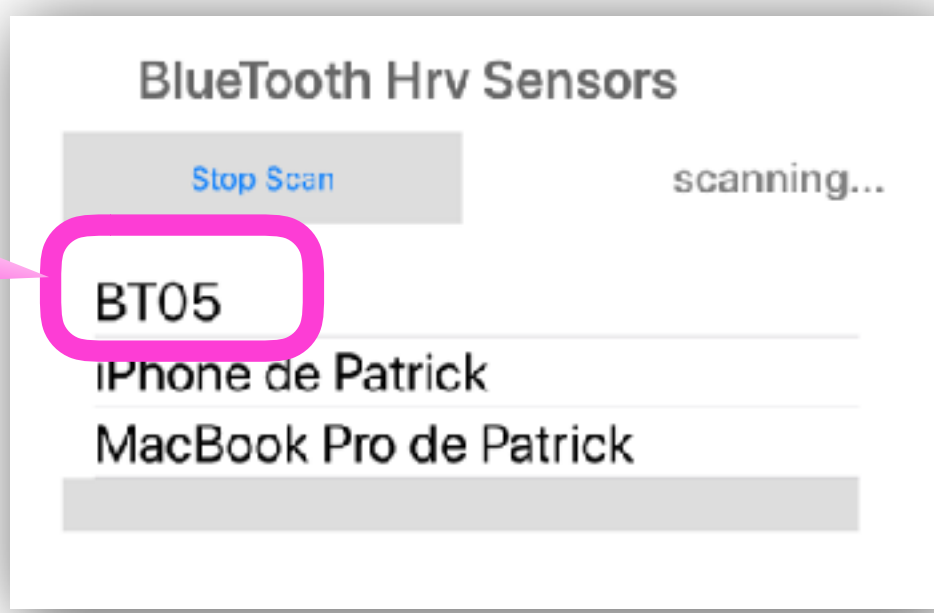

Touch SCAN
Select **DSD TECH** or **BT05**
Pulses are displayed at the top of the screen

Touch SCAN to search for your Bluetooth sensor:
BERRY BM1000C - KYTO HRM 2935 - POLAR H7
or RealHeart Amplifier (DSD TECH or BT05)

Touch the device name to select it from the list.

Then touch the lower left button to go to the ANALYSER.