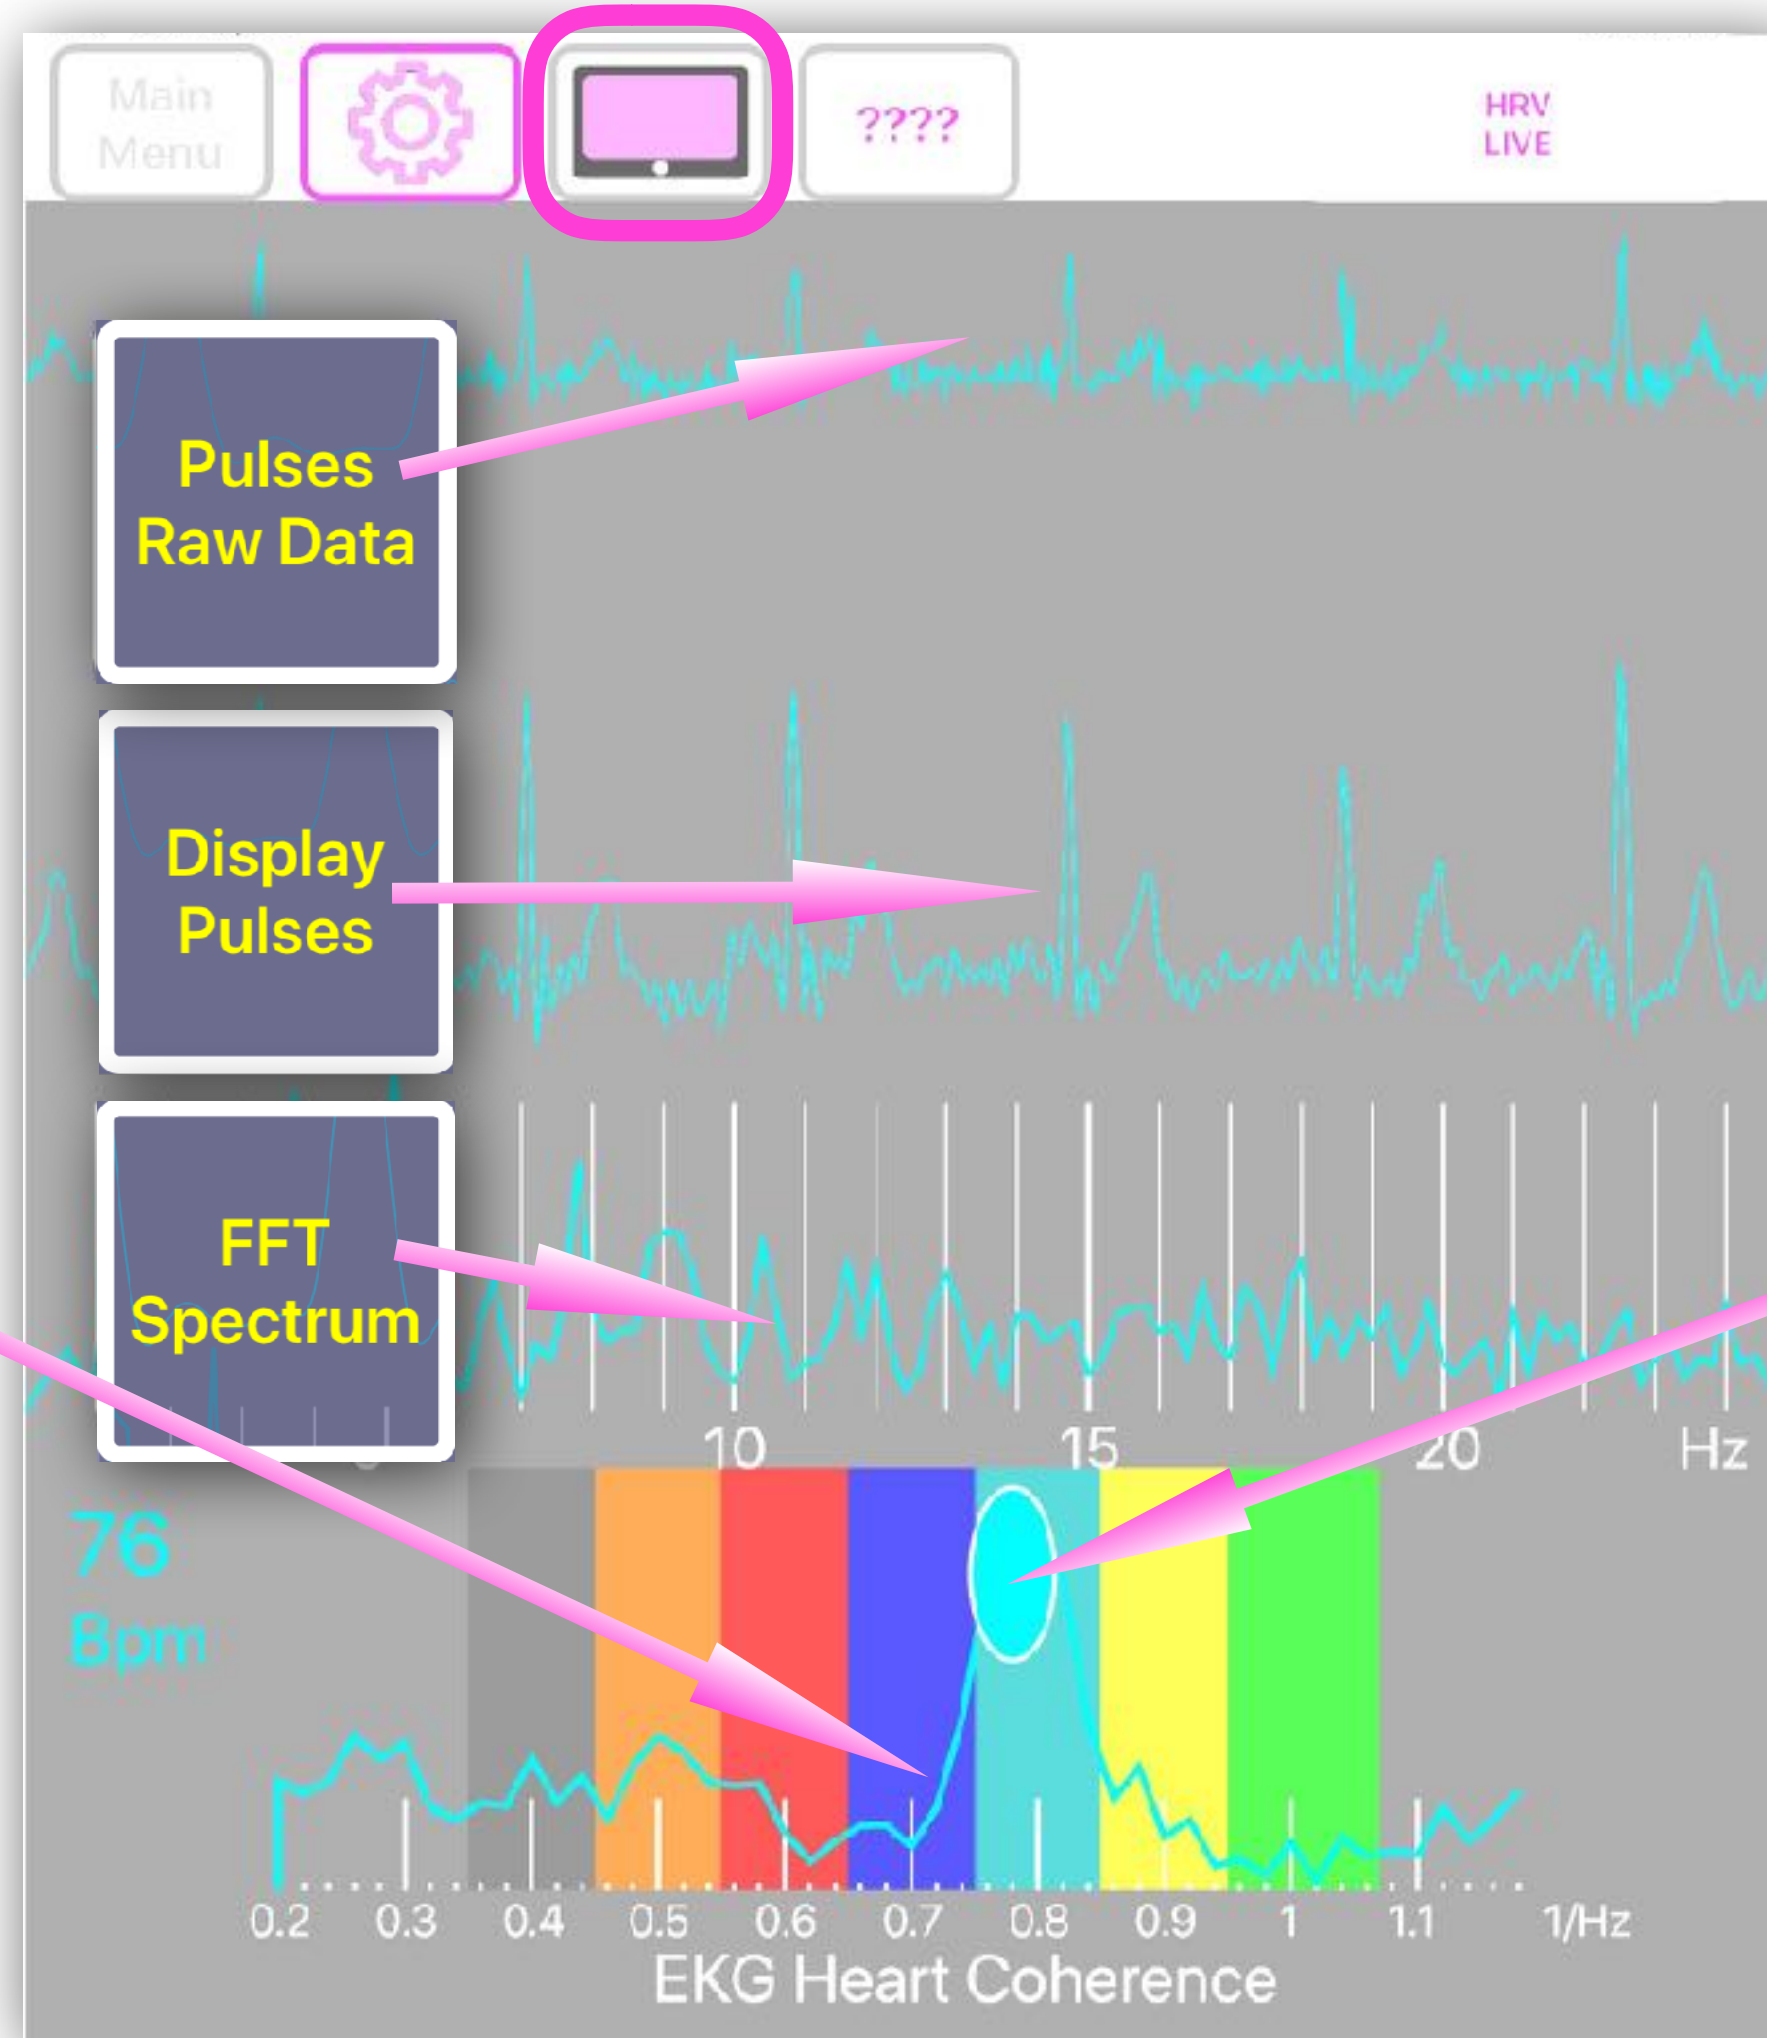

# Display Options

17:26 Mar. 18 juin

100 % 

Main Menu

????

HRV  
LIVE

Display Pulses

e-> motion Graph

e-> motion Spectrum

Pulses Raw Data

FFT Spectrum

HEARTS Display

All display options can be selected separately

# Display Options

Single User example

e->  
motion  
Spectrum

The size of the  
spectrum peak  
reflects  
internal coherence  
in EKG

e->  
motion  
Graph

The size  
of the bullet  
reflects  
internal coherence  
in EKG

**EKG Heart Pulses**

**EKG 1st order spectra**

**Internal Coherence in Heart EKG**  
**EKG 2nd order spectra - CEPSTRUM**

The size of the bullet increases according to coherent state

Different kinds of displays  
According to Display Settings