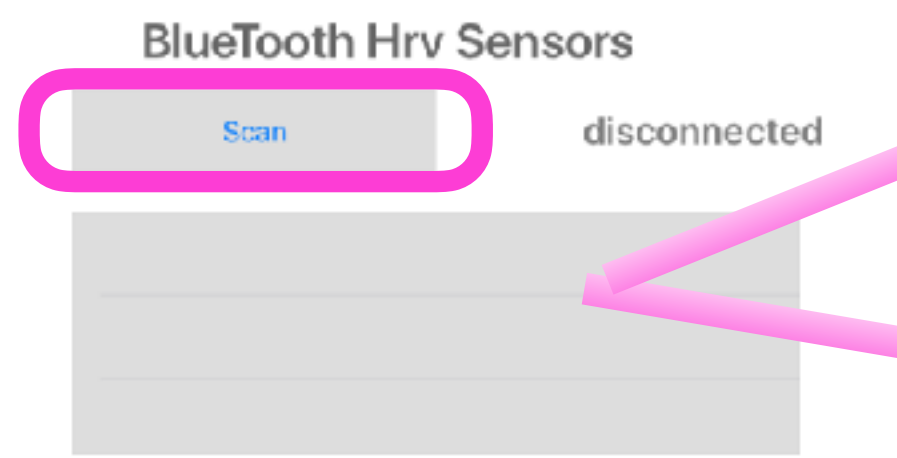

Touch SCAN
Select **DSD TECH** or **BT05**
Pulses are displayed at the top of the screen

Touch SCAN to search for your Bluetooth sensor:
BERRY BM1000C - KYTO HRM 2935 - POLAR H7
or RealHeart Amplifier (DSD TECH or BT05)

Touch the device name to select it from the list.

Then touch the lower left button to go to the ANALYSER.