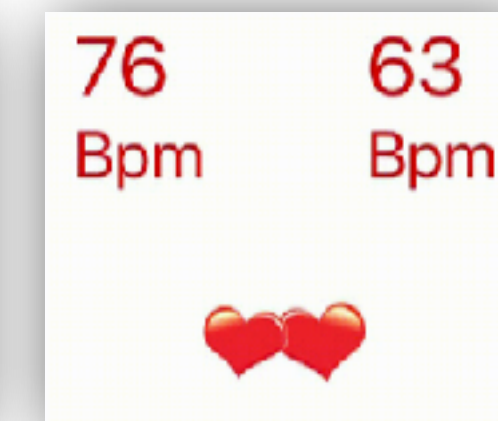

# Real Heart Coherence Emotional Balance

**Before first use**  
**!!! Make sure the device is fully charged !!!**  
Switch OFF the power light  
Connect USB plugs to the device and to a USB charger  
While charging, the red light is on  
When fully charged, the red light turns off