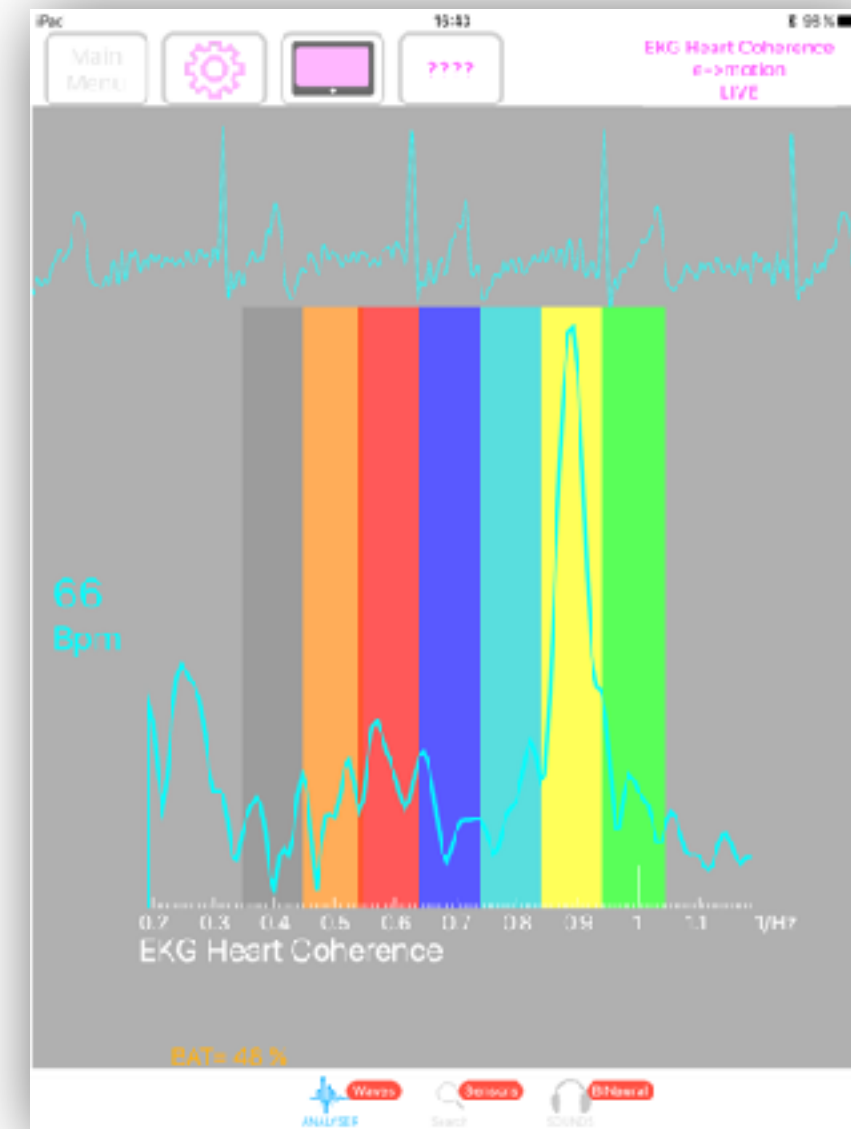

# Display Options

Single User example

e->  
motion  
Spectrum

The size of the  
spectrum peak  
reflects  
internal coherence  
in EKG

e->  
motion  
Graph

The size  
of the bullet  
reflects  
internal coherence  
in EKG

**EKG Heart Pulses**

**EKG 1st order spectra**

**Internal Coherence in Heart EKG**  
**EKG 2nd order spectra - CEPSTRUM**

The size of the bullet increases according to coherent state

Different kinds of displays  
According to Display Settings

## 2 Users example

**Real Heart Coherence Measure from FlameinMind.com  
Dan Winter & Patrick Botte - Here using Dan Winter's  
original discovery - using CEPSTRUM- 2nd order power  
spectra to measure INTERNAL coherence in EKG**

e->  
motion  
Graph

e->  
motion  
Spectrum

**The vertical AMPLITUDE  
of this peaks measures  
AMOUNT of Heart Coherence  
(here also indicated for 2 persons  
in SIZE of the blue/red egg shape)  
-experience shows clearly  
this 'measurement of EKG  
becoming LASER like-  
is a true measure of passion,  
a LIE DETECTOR-  
and functionally measures  
the KINESIOLOGY  
(body truth) response!**