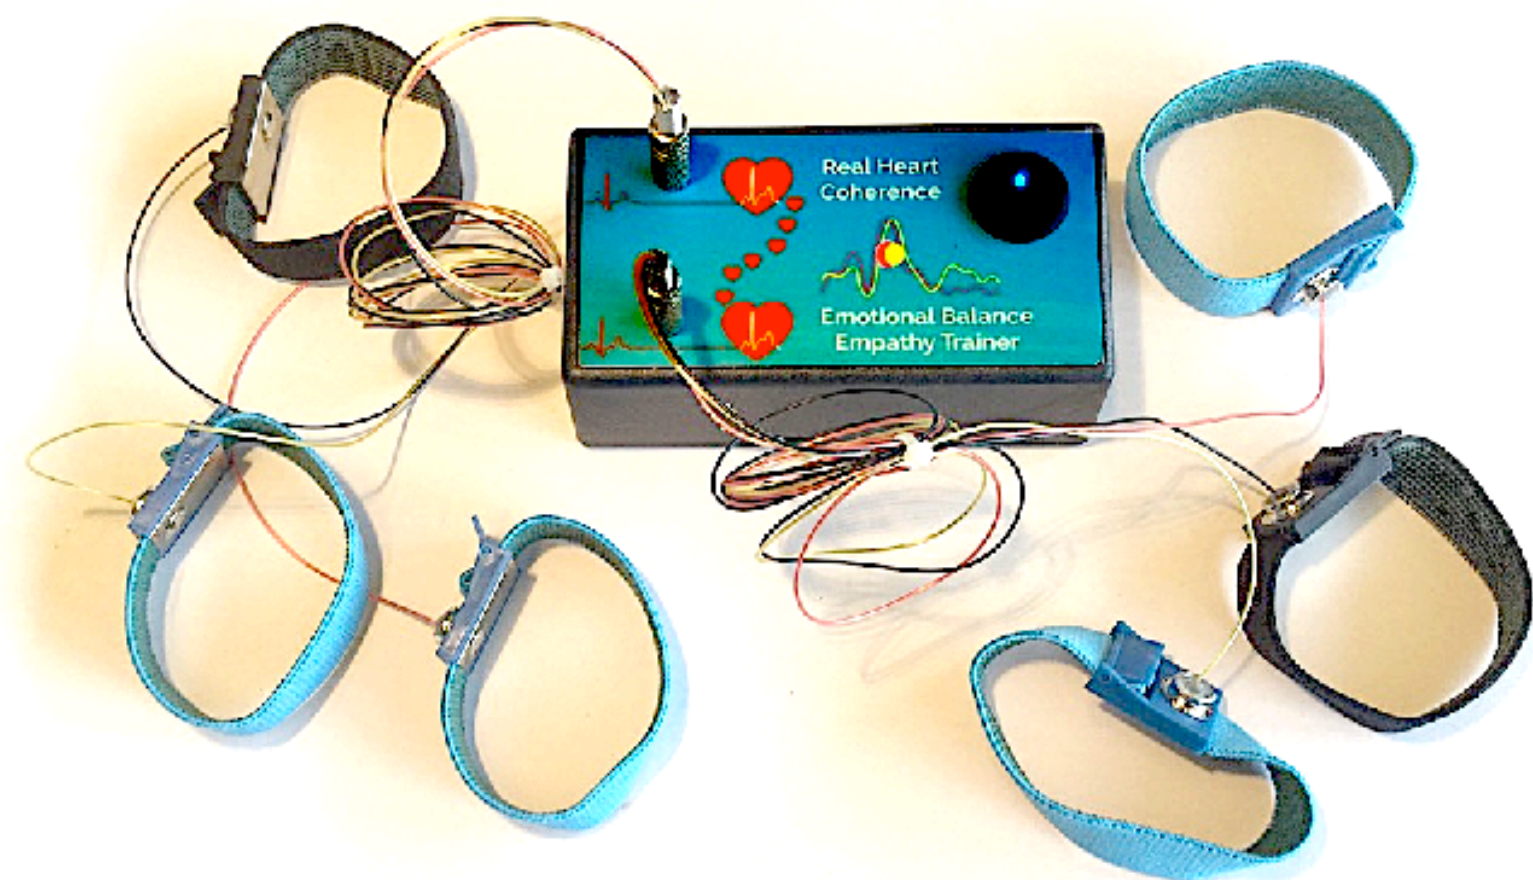

# Real Heart Coherence Emotional Balance

**Before first use**  
**!!! Make sure the device is fully charged !!!**  
Switch OFF the power light  
Connect USB plugs to the device and to a USB charger  
While charging, the red light is on  
When fully charged, the red light turns off

Power light

Charging light

**RealCoherence amplifier**  
comes with  
2 sets of wrists & 2 sets of stickers

## Stickers positions on the body

Stickers do not need contact gel

To work properly,  
**Wrists need contact gel**

Place a drop of gel  
between  
the inner metal part of the wrist and your skin  
A small bag containing some gel is provided in  
the box

**To Go to the Main Menu**  
Touch the lower left button

START

PlayBack  
a Record

Emotional  
Balance

3 main parts in the App (selected with lower buttons):

- Sound Wave Generator (lower right button)
- Optional connection to HRV sensors (lower middle button)
- HRV Waves Analyser (lower left button)