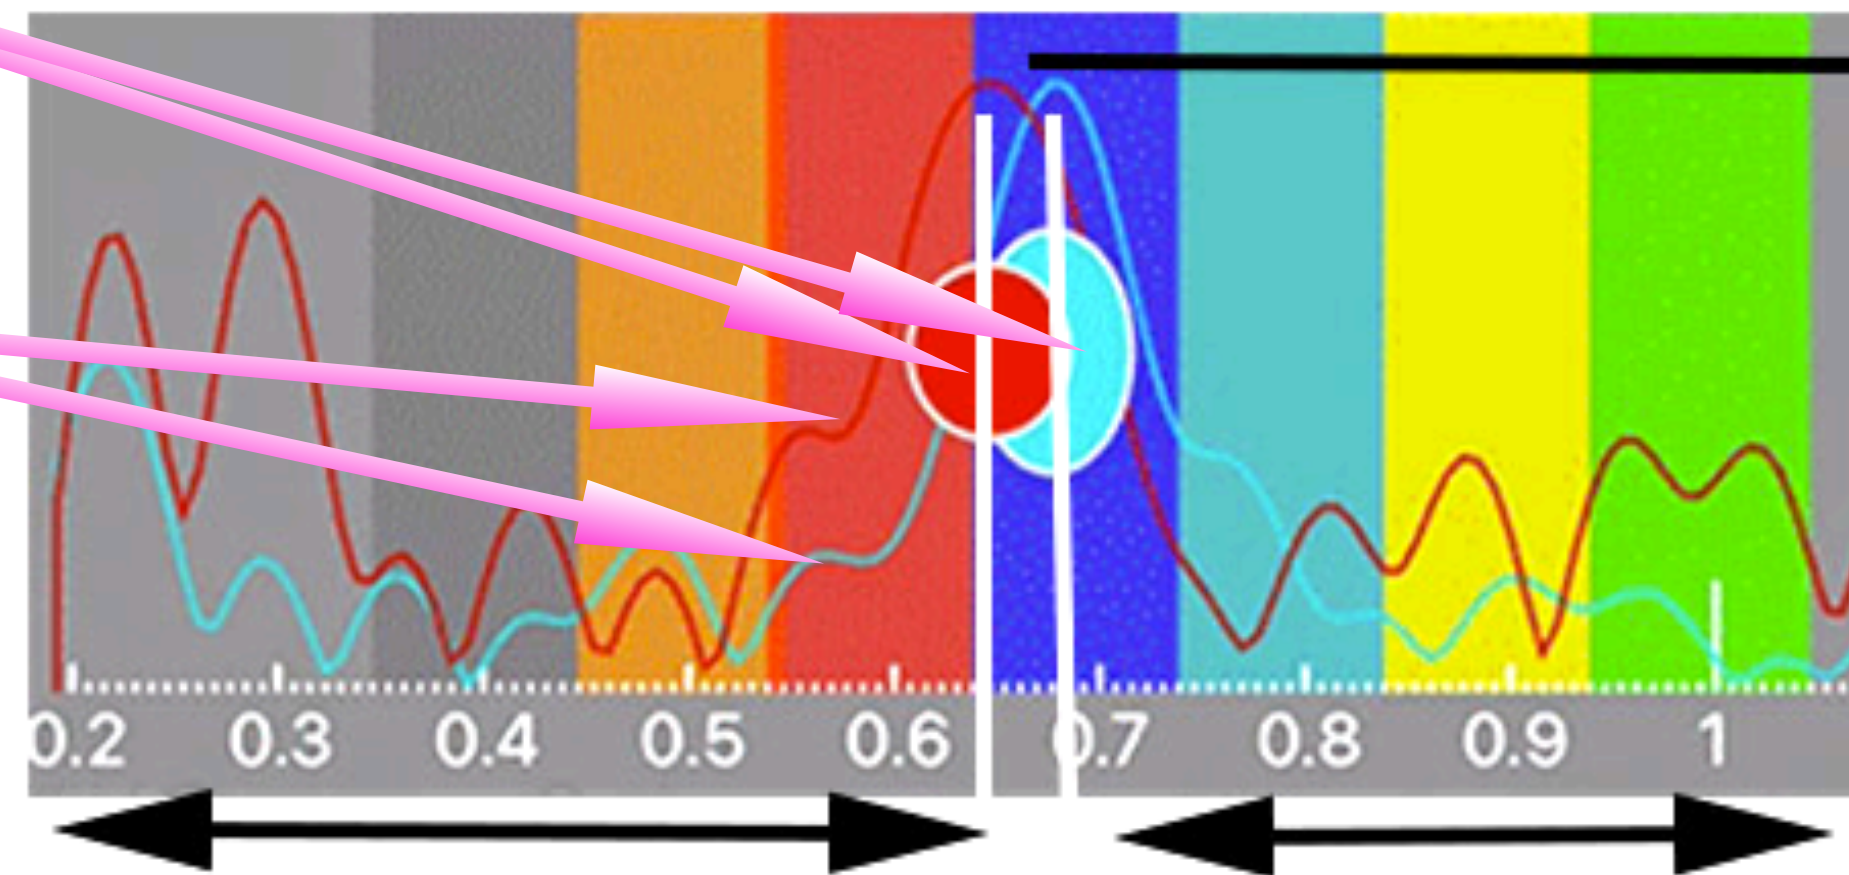

# Display Options

Single User example

e->  
motion  
Spectrum

The size of the  
spectrum peak  
reflects  
internal coherence  
in EKG

e->  
motion  
Graph

The size  
of the bullet  
reflects  
internal coherence  
in EKG

**EKG Heart Pulses**

**EKG 1st order spectra**

**Internal Coherence in Heart EKG**  
**EKG 2nd order spectra - CEPSTRUM**

The size of the bullet increases according to coherent state

Different kinds of displays  
According to Display Settings

e->  
motion  
Graph

e->  
motion  
Spectrum

**The vertical AMPLITUDE  
of this peaks measures  
AMOUNT of Heart Coherence  
(here also indicated for 2 persons  
in SIZE of the blue/red egg shape)  
-experience shows clearly  
this 'measurement of EKG  
becoming LASER like-  
is a true measure of passion,  
a LIE DETECTOR-  
and functionally measures  
the KINESIOLOGY  
(body truth) response!**