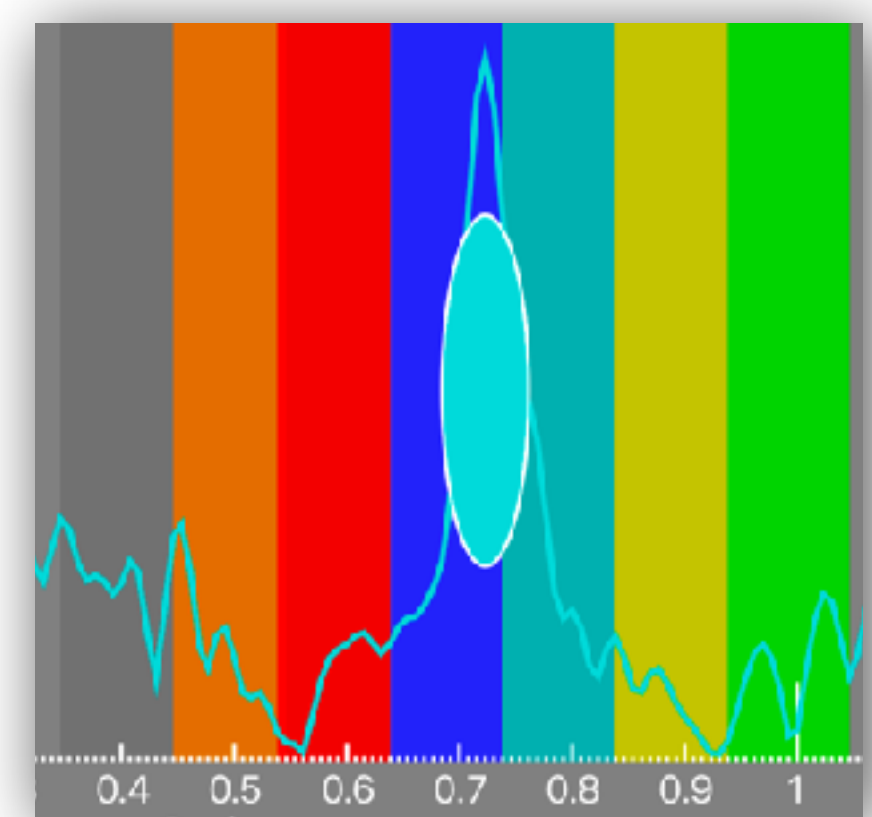

e-> motion Spectrum

Pulses Raw Data

FFT Spectrum

HEARTS Display

All display options can be selected separately

# Display Options

Single User example

e->  
motion  
Spectrum

The size of the  
spectrum peak  
reflects  
internal coherence  
in EKG

e->  
motion  
Graph

The size  
of the bullet  
reflects  
internal coherence  
in EKG

**EKG Heart Pulses**

**EKG 1st order spectra**

**Internal Coherence in Heart EKG**  
**EKG 2nd order spectra - CEPSTRUM**

The size of the bullet increases according to coherent state

Different kinds of displays  
According to Display Settings