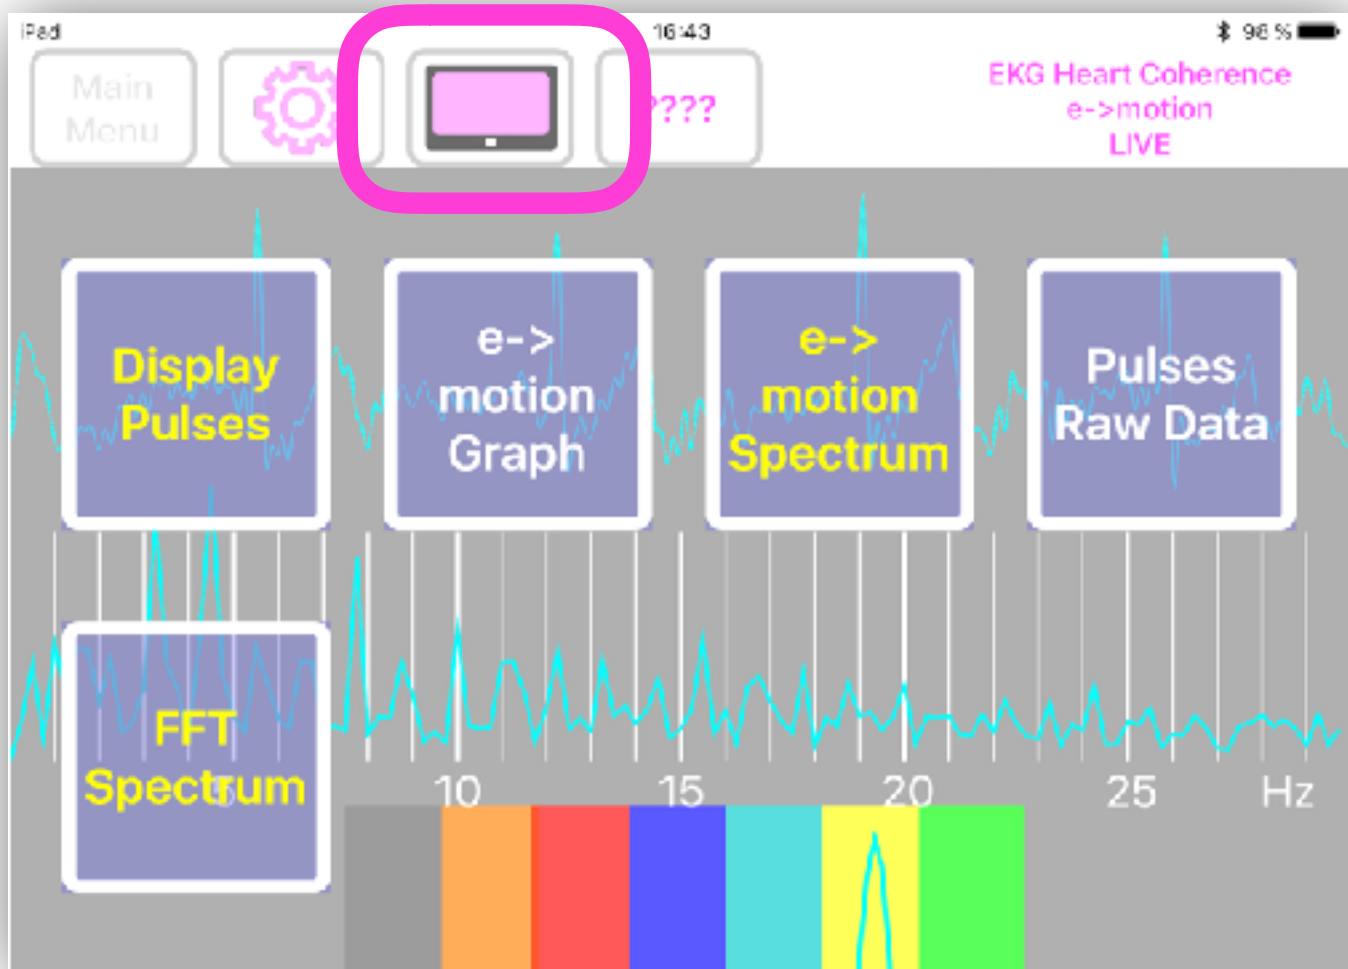

# Display Options

Single User example

e->  
motion  
Spectrum

The size of the  
spectrum peak  
reflects  
internal coherence  
in EKG

e->  
motion  
Graph

The size  
of the bullet  
reflects  
internal coherence  
in EKG

**EKG Heart Pulses**

**EKG 1st order spectra**

**Internal Coherence in Heart EKG**  
**EKG 2nd order spectra - CEPSTRUM**

The size of the bullet increases according to coherent state

Different kinds of displays  
According to Display Settings

## 2 Users example

**Real Heart Coherence Measure from FlameinMind.com  
Dan Winter & Patrick Botte - Here using Dan Winter's  
original discovery - using CEPSTRUM- 2nd order power  
spectra to measure INTERNAL coherence in EKG**

e->  
motion  
Graph

e->  
motion  
Spectrum

**The vertical AMPLITUDE  
of this peaks measures  
AMOUNT of Heart Coherence  
(here also indicated for 2 persons  
in SIZE of the blue/red egg shape)  
-experience shows clearly  
this 'measurement of EKG  
becoming LASER like-  
is a true measure of passion,  
a LIE DETECTOR-  
and functionally measures  
the KINESIOLOGY  
(body truth) response!**