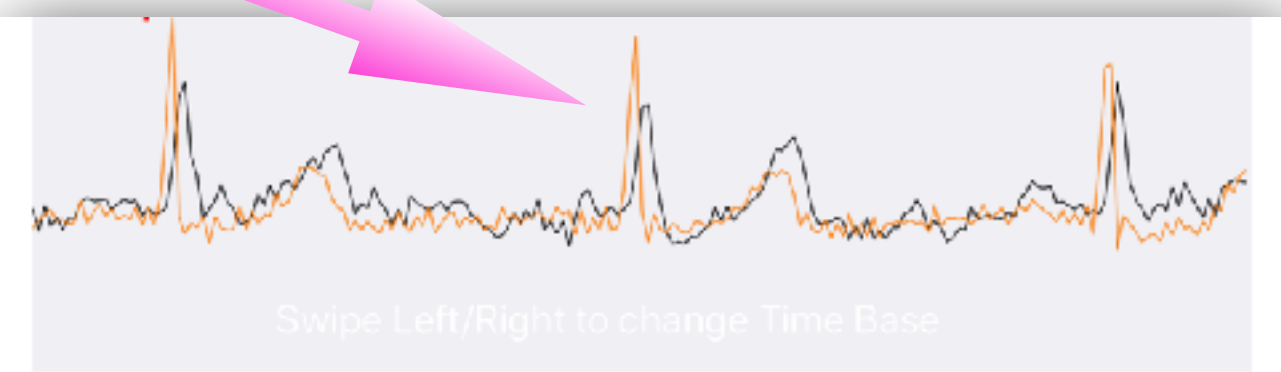

Touch SCAN
Select **DSD TECH** or **BT05**
Pulses are displayed at the top of the screen

Touch SCAN to search for your Bluetooth sensor:
BERRY BM1000C - KYTO HRM 2935 - POLAR H7
or RealHeart Amplifier (DSD TECH or BT05)

Touch the device name to select it from the list.

Then touch the lower left button to go to the ANALYSER.