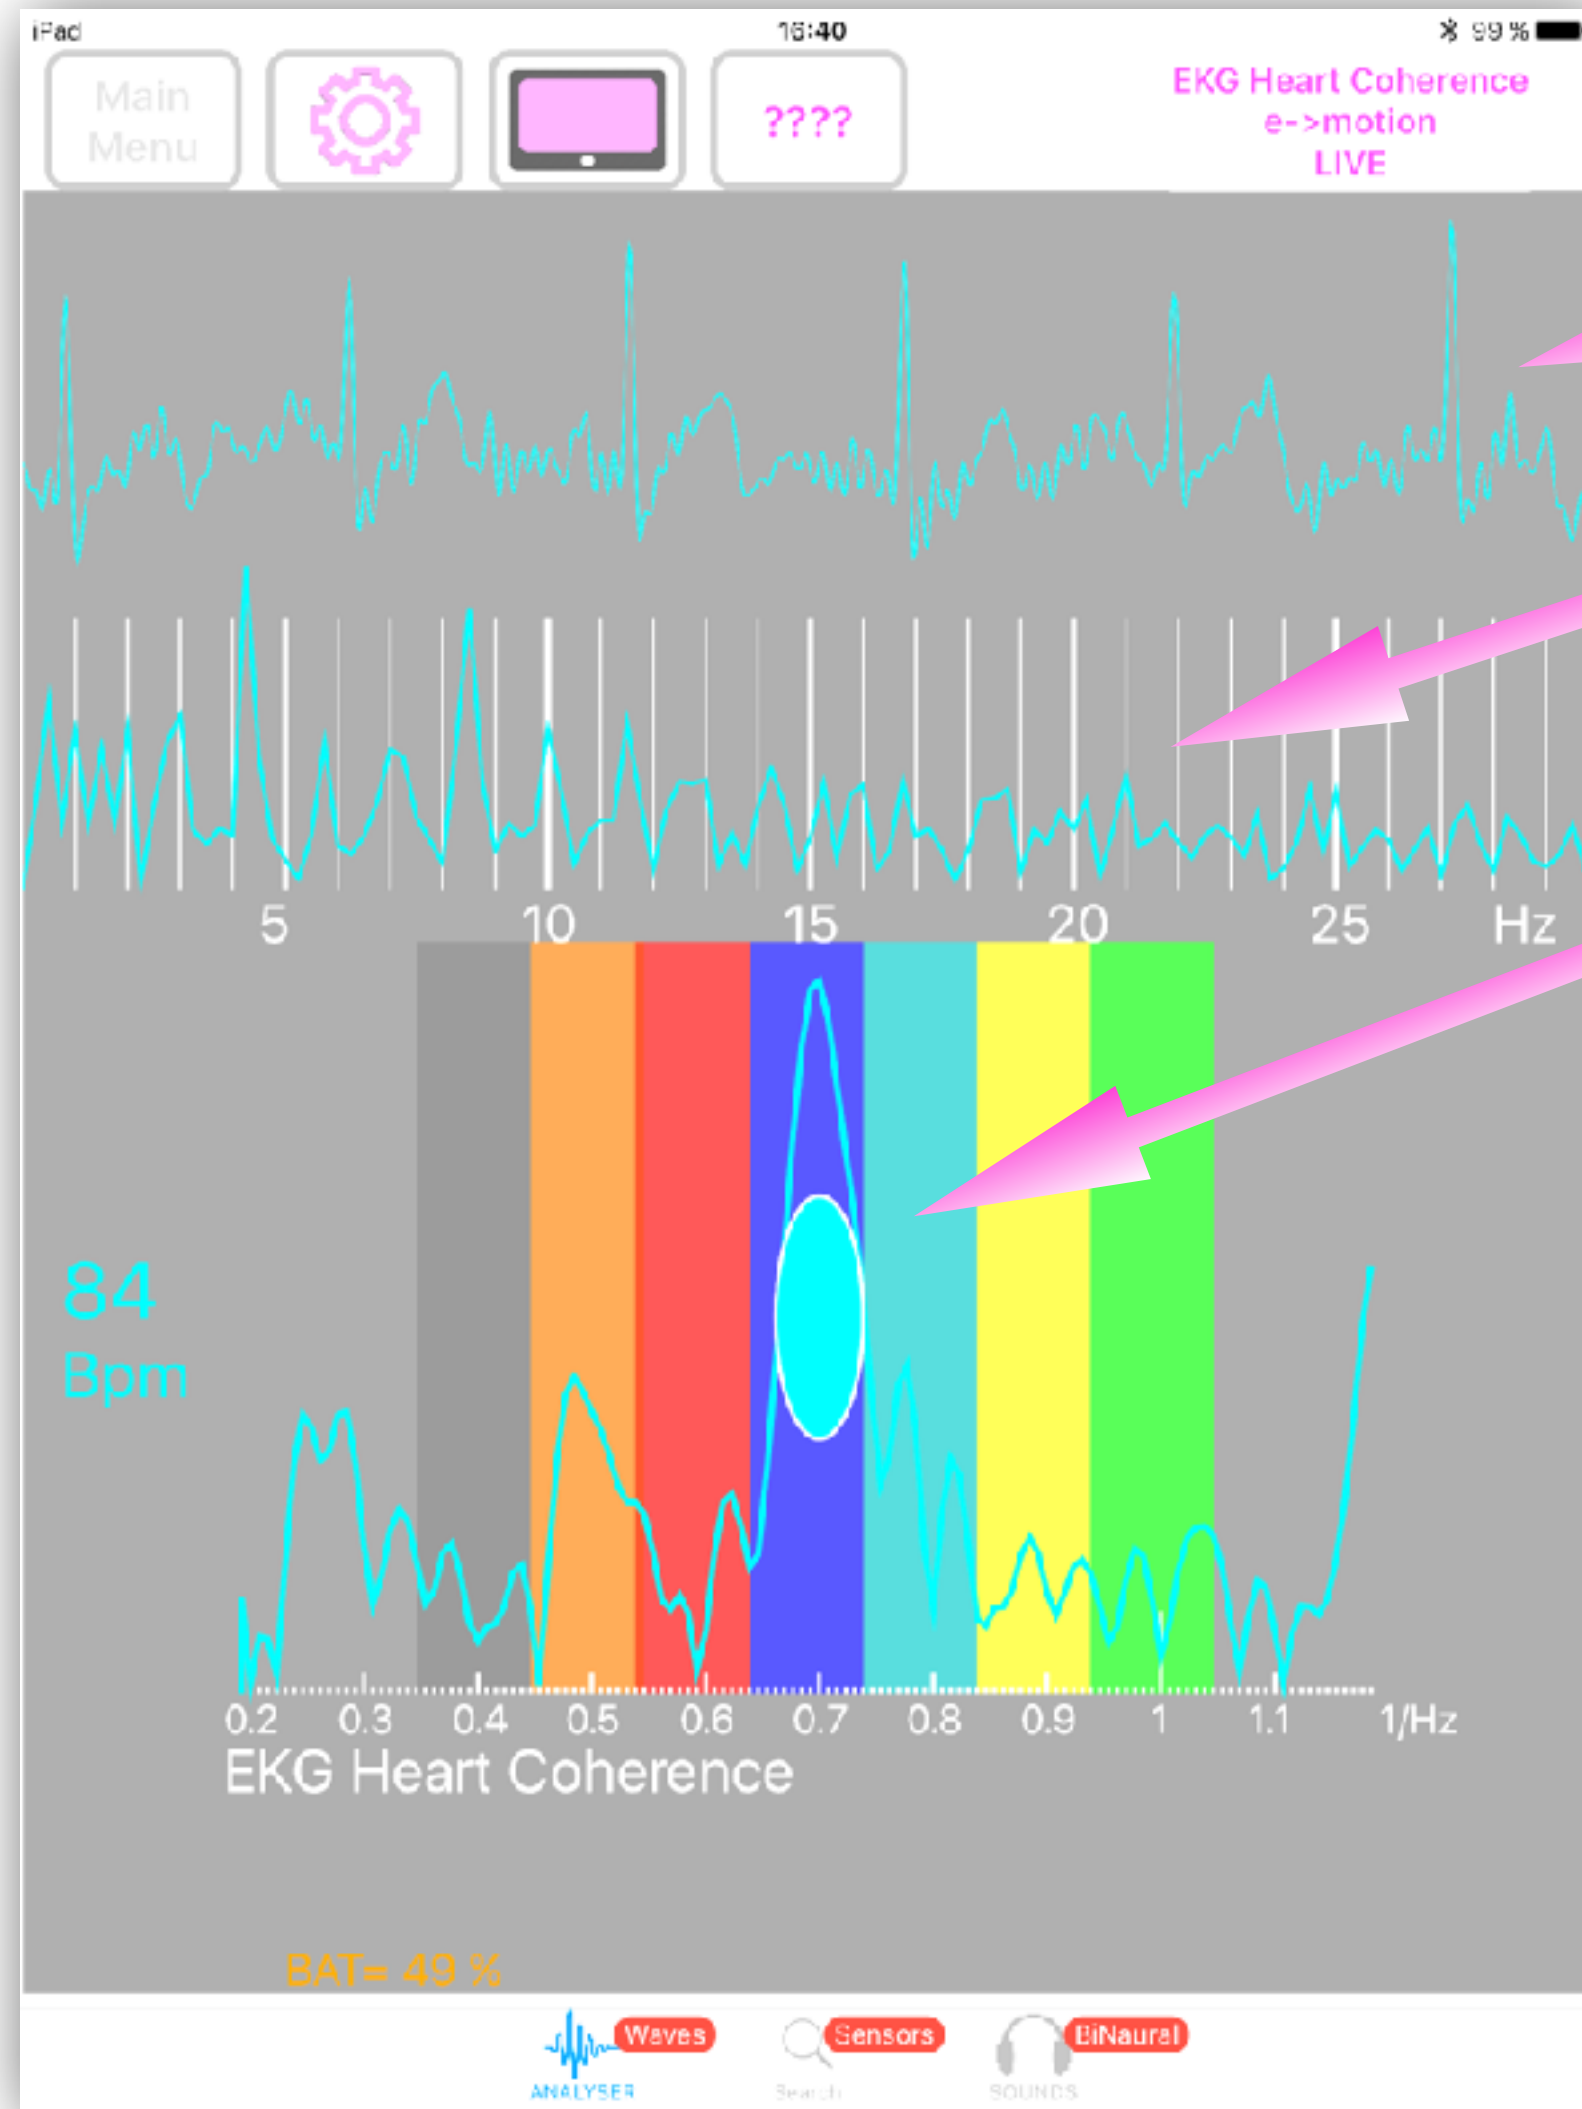

# Display Options

17:26 Mar. 18 juin

100 % 

Main Menu

????

HRV  
LIVE

Display Pulses

e-> motion Graph

e-> motion Spectrum

Pulses Raw Data

FFT Spectrum

HEARTS Display

All display options can be selected separately

# Display Options

Single User example

e->  
motion  
Spectrum

The size of the  
spectrum peak  
reflects  
internal coherence  
in EKG

e->  
motion  
Graph

The size  
of the bullet  
reflects  
internal coherence  
in EKG

**EKG Heart Pulses**

**EKG 1st order spectra**

**Internal Coherence in Heart EKG**  
**EKG 2nd order spectra - CEPSTRUM**

The size of the bullet increases according to coherent state

Different kinds of displays  
According to Display Settings